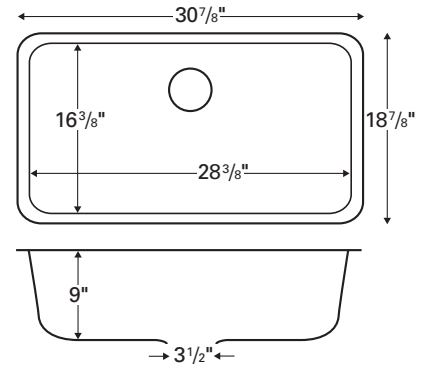

Inside bowl dimensions:

Left bowl: 14 1/8" x 16 1/2" x 8 1/2"

Right bowl: 14 1/8" x 16 1/2" x 8 1/2"

Price: \$303

Black	Brown	Bisque	Concrete	Grey	White
Q350BL	Q350BR	Q350BI	Q350CN	Q350GR	Q350WH

Q SERIES

Model: Q-340

Style: Extra large single bowl

Material: Quartz

Installation type: Seamless undermount

Outside dimensions: 30⁷/₈" x 18⁷/₈"

Inside bowl dimensions:

28³/₈" x 16³/₈" x 9"

Price: \$303

Black	Brown	Bisque	Concrete	Grey	White
Q340BL	Q340BR	Q340BI	Q340CN	Q340GR	Q340WH

Model: Q-320

Style: Single bowl

Material: Quartz

Installation type: Seamless undermount

Outside dimensions: 24¹/₄" x 18¹/₄"

Inside bowl dimensions:

21³/₈" x 15³/₄" x 8¹/₂"

Price: \$258