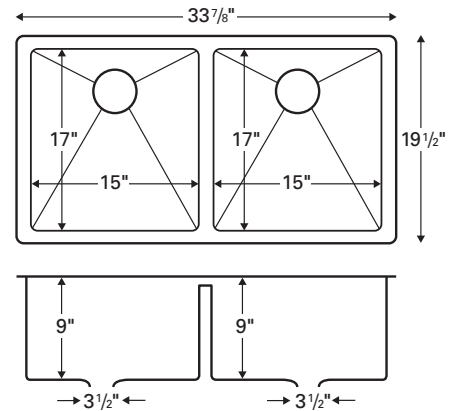

Model: E-550

Style: Double equal bowl
Material: Stainless steel
Installation type: Seamless undermount
Outside dimensions: 33 7/8" x 19 1/2"
Inside bowl dimensions:
Left bowl: 15" x 17" x 9"
Right bowl: 15" x 17" x 9"
Bowl divider height: 7 3/8"
Gauge: 18
Item Number: E550

Price: \$674

Model: E-540

Style: Extra large single bowl
Material: Stainless steel
Installation type: Seamless undermount
Outside dimensions: 32 1/2" x 19 1/2"
Inside bowl dimensions: 30" x 17" x 9"
Gauge: 18
Item Number: E540

Outside dimensions: 32³/₈" x 19"

Inside bowl dimensions:

Left bowl: 14¹/₈" x 16¹/₂" x 8¹/₂"

Right bowl: 14¹/₈" x 16¹/₂" x 8¹/₂"

Bowl divider height: 6¹/₄"

Gauge: 18

Item Number: E350

Price: \$344