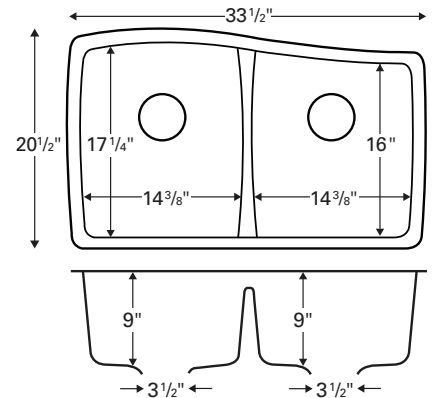

Outside dimensions: 33¹/₂" x 20¹/₂"

Inside bowl dimensions:

Left bowl: 14³/₈" x 17¹/₄" x 9"

Right bowl: 14³/₈" x 16" x 9"

Price: \$209

Black	Brown	Bisque	Concrete	Grey	White
QU721BL	QU721BR	QU721BI	QU721CN	QU721GR	QU721WH