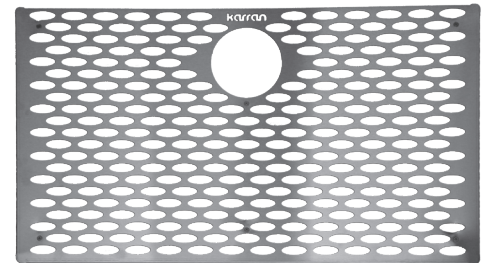

A - Pop Up Item Number: DRAINPOPOF
B - Grid Item Number: DRAINGRIDOF

For use with all vanity sinks
Without overflow

C - Pop Up Item Number: DRAINPOP

Price: \$25.75

Waste Chute - Available in 7" and 9" internal diameter.

7" Price: \$53.25

9" Price: \$60

SINK GRIDS

Specially designed to protect sinks from scratches and other mishaps.

Sink Model	Item Number	Cost
Fits E-510	GR1001	\$113.00
Fits E-520, E-525, E-528	GR1002	\$150.00
Fits E-540	GR1003	\$175.00
Fits E-550	GR1004	\$123.00
Fits E-560 large bowl	GR1005	\$155.00
Fits E-560 small bowl	GR1006	\$105.00
Fits E-350, U-5050	GR3001	\$38.50
Fits E-360 large bowl	GR3002	\$40.75
Fits E-360R small bowl, U-6040R&L small	GR3003	\$36.50
Fits E-340, U-3018	GR3004	\$54.30
Fits E320, U-2418	GR3005	\$45.75
Fits E-330, U-2321	GR3006	\$47.00
Fits E-410, E-415	GR5001	\$43.00
Fits E-420	GR5002	\$53.00
Fits E-440	GR5003	\$60.00