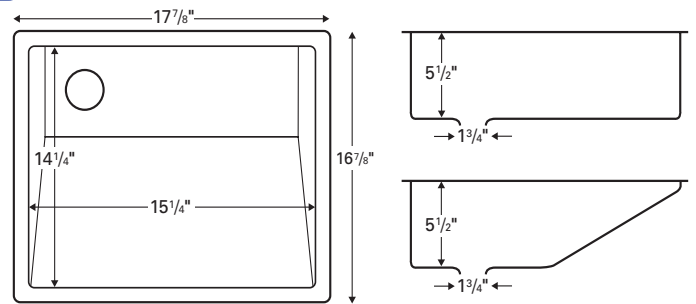

Inside bowl dimensions:

15¹/₄" x 14¹/₄" x 5¹/₂"

Gauge: 18

Item Number: E505

Price: $318

Model: E-360R

Style: Large/small bowl
Material: Stainless steel
Installation type: Seamless undermount

Outside dimensions: 32³/₈" x 21¹/₈"

Inside bowl dimensions:

Left bowl: 14³/₄" x 18³/₄" x 8³/₈"

Right bowl: 13³/₄" x 16¹/₄" x 6¹/₄"

Bowl divider height: 6¹/₈"

Gauge: 18

Item Number: E360R

Price: $359