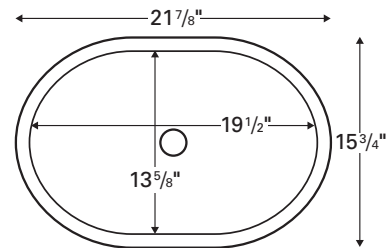

Outside dimensions: 21" x 14"

Inside bowl dimensions:

18⁵/₈" x 11⁵/₈" x 5³/₄"

Price: \$118

Bisque	White
A309B	A309W

Model: Oxford

Style: Vanity bowl

Material: Acrylic

Installation type: Seamless undermount

Outside dimensions: 21⁷/₈" x 15³/₄"

Inside bowl dimensions:

19¹/₂" x 13⁵/₈" x 6¹/₄"

Price: \$118

Bisque	White
OXFB	OXFW

ACRYLIC SERIES

Model: A-306