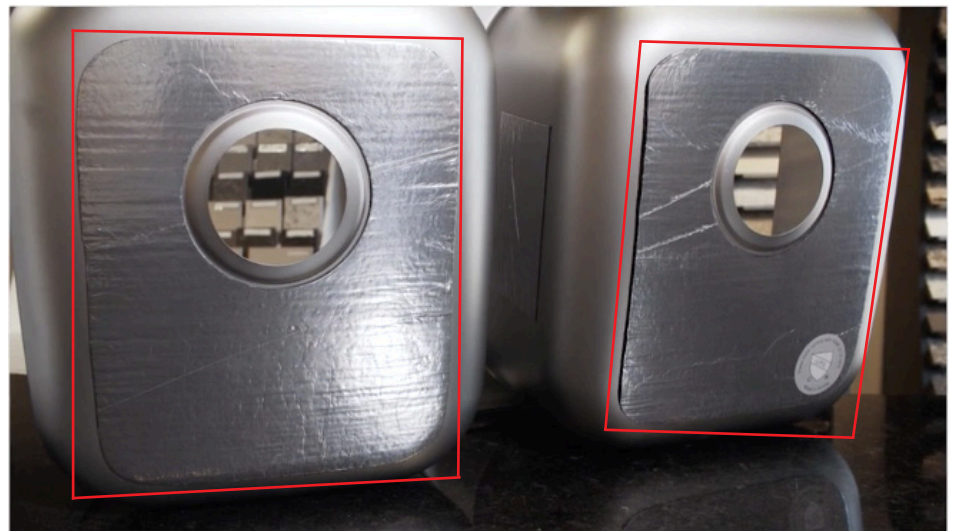

Sound Deadening Padding

- Padding on all four sides and the bottom
- Provides a rich solid feel