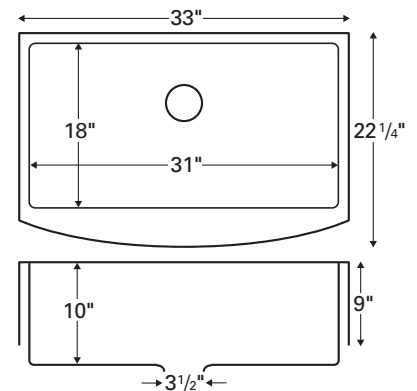

Outside dimensions: 32³/₈" x 19"

Inside bowl dimensions:

Left bowl: 14¹/₈" x 16¹/₂" x 8¹/₂"

Right bowl: 14¹/₈" x 16¹/₂" x 8¹/₂"

Bowl divider height: 6¹/₄"

Gauge: 18

Item Number: E350

Price: \$344

Outside dimensions: 32" x 19"

Inside bowl dimensions:

Left bowl: 14 1/4" x 17" x 10"

Right bowl: 14 1/4" x 17" x 10"

Gauge: 16

Item Number: EL76

Price: \$357

Model: EL-71

Outside dimensions: 33" x 22 1/4"

Inside bowl dimensions:

31" x 18" x 10"

Gauge: 16

Item Number: EL84

Price: \$414

Model: EL-88

Style: Double equal bowl with apron

Material: Stainless steel

Installation type: Undermount

Outside dimensions: 36" x 22 1/4"

Inside bowl dimensions:

Left bowl: 16 1/4" x 18" x 10"

Right bowl: 16 1/4" x 18" x 10"

Gauge: 16

Item Number: EL88