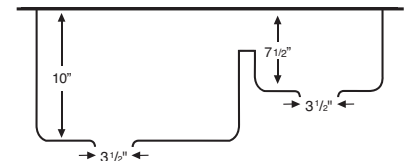

Inside bowl dimensions:

Left bowl: 18" x 17^{1/4}" x 10"

Right bowl: 11" x 15^{1/4}" x 7^{1/2}"

Price: \$209

Black	Brown	Bisque	Concrete	Grey	White
QU630BL	QU630BR	QU630BI	QU630CN	QU630GR	QU630WH

QU SERIES