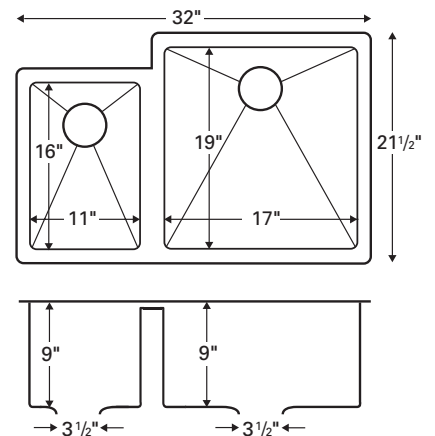

Outside dimensions: 32³/₈" x 19"

Inside bowl dimensions:

Left bowl: 14¹/₈" x 16¹/₂" x 8¹/₂"

Right bowl: 14¹/₈" x 16¹/₂" x 8¹/₂"

Bowl divider height: 6¹/₄"

Gauge: 18

Item Number: E350

Price: \$344

Style: Prep / bar bowl

Material: Stainless steel

Installation type: Seamless undermount

Outside dimensions: 12^{7/8}" x 14^{7/8}"

Inside bowl dimensions:

10^{1/4}" x 12^{3/8}" x 6^{1/2}"

Gauge: 18

Item Number: E310

Price: \$185

Model: E-560R
Style: Large/small bowl
Material: Stainless steel
Installation type: Seamless undermount
Outside dimensions: 32" x 21¹/₂"
Inside bowl dimensions:
Left bowl: 17" x 19" x 9"
Right bowl: 11" x 16" x 9"
Bowl divider height: 7³/₈"
Gauge: 18
Item Number: E560R

Price: \$659

Model: E-560L
Style: Large/small bowl
Material: Stainless steel
Installation type: Seamless undermount
Outside dimensions: 32" x 21¹/₂"
Inside bowl dimensions:
Left bowl: 11" x 16" x 9"
Right bowl: 17" x 19" x 9"
Bowl divider height: 7³/₈"
Gauge: 18
Item Number: E560L