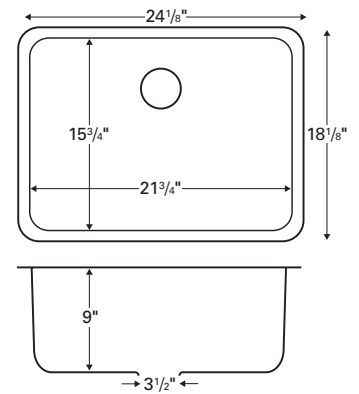

Outside dimensions: 32³/₈" x 19"

Inside bowl dimensions:

Left bowl: 14¹/₈" x 16¹/₂" x 8¹/₂"

Right bowl: 14¹/₈" x 16¹/₂" x 8¹/₂"

Bowl divider height: 6¹/₄"

Gauge: 18

Item Number: E350

Price: \$344

EDGE SERIES

Model: E-340

Style: Extra large single bowl

Material: Stainless steel

Installation type: Seamless undermount

Outside dimensions: 30^{3/4}" x 18^{7/8}"

Inside bowl dimensions:

28^{1/4}" x 16^{1/4}" x 9"

Gauge: 18

Item Number: E340

Price: \$329

Model: E-320

Style: Single bowl

Material: Stainless steel

Installation type: Seamless undermount

Outside dimensions: 24^{1/8}" x 18^{1/8}"

Inside bowl dimensions:

21^{3/4}" x 15^{3/4}" x 9"

Gauge: 18

Item Number: E320

Price: \$253

Model: E-315

Style: Prep / bar bowl

Material: Stainless steel