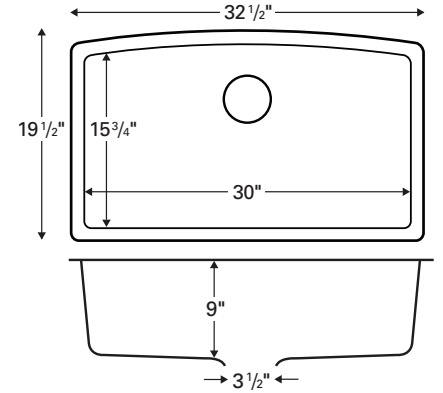

QU SERIES

Black	Brown	Bisque	Concrete	Grey	White
QU712BL	QU712BR	QU712BI	QU712CN	QU712GR	QU712WH

Model: QU-712

Style: Extra large single bowl

Material: Quartz

Installation type: Undermount

Outside dimensions: 32¹/₂" x 19¹/₂"

Inside bowl dimensions:

30" x 15³/₄" x 9"

Price: $209

Black	Brown	Bisque	Concrete	Grey	White
QU720BL	QU720BR	QU720BI	QU720CN	QU720GR	QU720WH

Model: QU-720

Style: Double equal bowl

Material: Quartz

Installation type: Undermount

Outside dimensions: 33¹/₂" x 20¹/₂"

Inside bowl dimensions:

Left bowl: 14³/₈" x 17¹/₄" x 9"

Right bowl: 14³/₈" x 16" x 9"

Price: $209

Black	Brown	Bisque	Concrete	Grey	White
QU721BL	QU721BR	QU721BI	QU721CN	QU721GR	QU721WH

Model: QU-721

Style: Large / small bowl

Material: Quartz

Installation type: Undermount

Outside dimensions: 33¹/₂" x 20⁵/₈"

Inside bowl dimensions:

Left bowl: 17⁵/₈" x 17¹/₂" x 9"

Right bowl: 11¹/₈" x 16¹/₈" x 9"

Price: $209