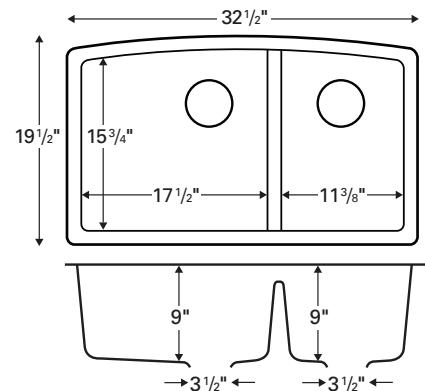

Inside bowl dimensions:

Left bowl: 14¹/₂" x 15³/₄" x 9"

Right bowl: 14¹/₂" x 15³/₄" x 9"

Price: \$209

Black	Brown	Bisque	Concrete	Grey	White
QU710BL	QU710BR	QU710BI	QU710CN	QU710GR	QU710WH

Model: QU-711

Style: Large / small bowl

Material: Quartz

Installation type: Undermount

Outside dimensions: 32¹/₂" x 19¹/₂"

Inside bowl dimensions:

Left bowl: 17¹/₂" x 15³/₄" x 9"

Right bowl: 11³/₈" x 15³/₄" x 9"

Price: \$209

Black	Brown	Bisque	Concrete	Grey	White
QU711BL	QU711BR	QU711BI	QU711CN	QU711GR	QU711WH