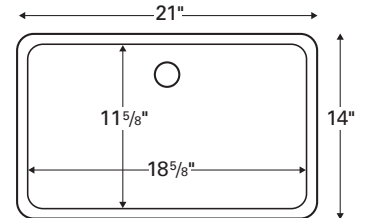

Inside bowl dimensions:

21³/₄" x 15¹/₂" x 9"

Price: \$167

Bisque	White
A320B	A320W

Model: A-309

Style: Vanity bowl

Material: Acrylic

Installation type: Seamless undermount

Outside dimensions: 21" x 14"

Inside bowl dimensions:

18⁵/₈" x 11⁵/₈" x 5³/₄"

Price: \$118

Bisque	White
A309B	A309W

Model: Oxford

Style: Vanity bowl

Material: Acrylic