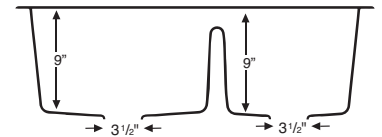

Black	Brown	Bisque	Concrete	Grey	White
QU610BL	QU610BR	QU610BI	QU610CN	QU610GR	QU610WH