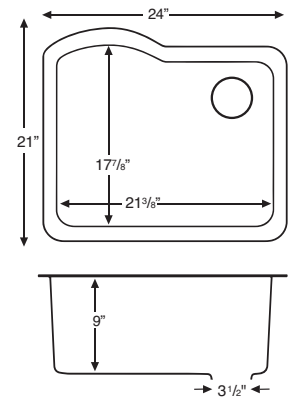

QU SERIES

Black	Brown	Bisque	Concrete	Grey	White
QU670BL	QU670BR	QU670BI	QU670CN	QU670GR	QU670WH

Model: QU-670

Style: Extra large single bowl

Material: Quartz

Installation type: Undermount

Outside dimensions:

$31\frac{5}{8}'' \times 19\frac{1}{8}''$

Inside bowl dimensions:

$29'' \times 16\frac{3}{8}'' \times 9''$

Price: $209

Black	Brown	Bisque	Concrete	Grey	White
QU671BL	QU671BR	QU671BI	QU671CN	QU671GR	QU671WH

Model: QU-671

Style: Single bowl

Material: Quartz

Installation type: Undermount

Outside dimensions: 24" x 21"

Inside bowl dimensions:

Price: $176

QU series quartz undermount sinks are designed with flat mounting rims and no faucet deck for undermounting with a small negative reveal into all solid surface, granite and quartz countertops.