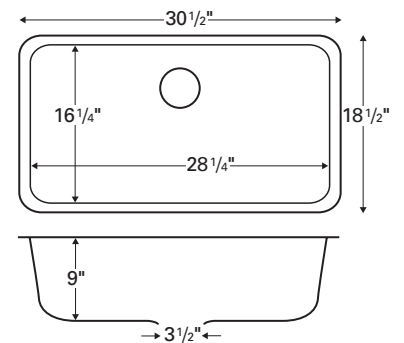

ACRYLIC SERIES

Bisque	White
A370B	A370W

Model: A-370

Style: Double equal bowl

Material: Acrylic

Installation type: Seamless undermount

Outside dimensions: 33" x 19"

Inside bowl dimensions:

Left bowl: 14" x 16¹/₄" x 9"

Right bowl: 14" x 16¹/₄" x 9"

Price: $220

Bisque	White
SORB	SORW

Model: Sorrento

Style: Large/small bowl

Material: Acrylic

Installation type: Seamless undermount

Outside dimensions: 32" x 21¹/₄"

Inside bowl dimensions:

Left bowl: 15¹/₄" x 18³/₄" x 9"

Right bowl: 11³/₄" x 15¹/₂" x 7¹/₄"

Price: $220

Bisque	White
A340B	A340W

Model: A-340

Style: Extra large single bowl

Material: Acrylic

Installation type: Seamless undermount

Outside dimensions: 30¹/₂" x 18¹/₂"

Inside bowl dimensions:

28¹/₄" x 16¹/₄" x 9"

Price: $220