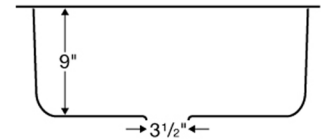

ACRYLIC SERIES

Model: A-320

Style: Single bowl

Material: Acrylic

Installation type: Seamless undermount

Outside dimensions: 24" x 17¹/₂"

Inside bowl dimensions:

21³/₄" x 15¹/₂" x 9"

Price: $167

Bisque	White
A320B	A320W

Model: A-309

Style: Vanity bowl

Material: Acrylic

Installation type: Seamless undermount

Outside dimensions: 21" x 14"

Inside bowl dimensions:

18⁵/₈" x 11⁵/₈" x 5³/₄"

Price: $118

Bisque	White
A309B	A309W

Model: Oxford

Style: Vanity bowl

Material: Acrylic

Installation type: Seamless undermount

Outside dimensions: 21⁷/₈" x 15³/₄"

Inside bowl dimensions:

19¹/₂" x 13⁵/₈" x 6¹/₄"

Price: $118

Bisque	White
OXFB	OXFW