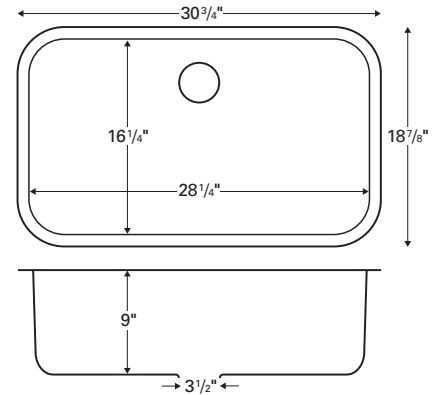

Model: E-320

Style: Single bowl

Material: Stainless steel

Installation type: Seamless undermount

Outside dimensions: 24^{1/8}" x 18^{1/8}"

Inside bowl dimensions:

21^{3/4}" x 15^{3/4}" x 9"

Gauge: 18

Item Number: E320

Price: $253