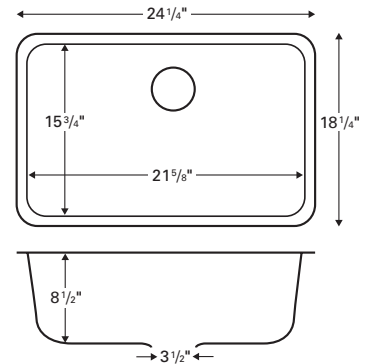

Inside bowl dimensions:

Left bowl: 14 1/8" x 16 1/2" x 8 1/2"

Right bowl: 14 1/8" x 16 1/2" x 8 1/2"

Price: \$303

Black	Brown	Bisque	Concrete	Grey	White
Q350BL	Q350BR	Q350BI	Q350CN	Q350GR	Q350WH

Q SERIES

Model: Q-340

Style: Extra large single bowl

Material: Quartz

Installation type: Seamless undermount

Outside dimensions: 30⁷/₈" x 18⁷/₈"

Inside bowl dimensions:

28³/₈" x 16³/₈" x 9"

Price: \$303

Black	Brown	Bisque	Concrete	Grey	White
Q340BL	Q340BR	Q340BI	Q340CN	Q340GR	Q340WH

Model: Q-320

Style: Single bowl

Material: Quartz

Installation type: Seamless undermount

Outside dimensions: 24¹/₄" x 18¹/₄"

Inside bowl dimensions:

21³/₈" x 15³/₄" x 8¹/₂"

Price: \$258