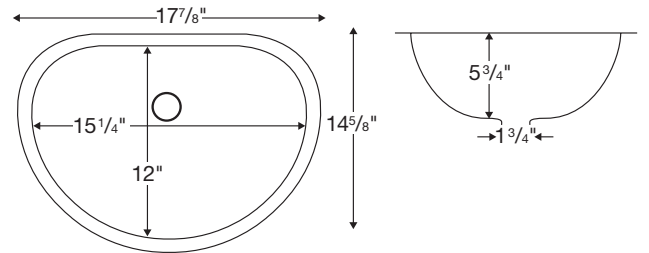

Outside dimensions: 32³/₈" x 19"

Inside bowl dimensions:

Left bowl: 14¹/₈" x 16¹/₂" x 8¹/₂"

Right bowl: 14¹/₈" x 16¹/₂" x 8¹/₂"

Bowl divider height: 6¹/₄"

Gauge: 18

Item Number: E350

Price: \$344

Style: Prep / bar bowl

Material: Stainless steel

Installation type: Seamless undermount

Outside dimensions: 12^{7/8}" x 14^{7/8}"

Inside bowl dimensions:

10^{1/4}" x 12^{3/8}" x 6^{1/2}"

Gauge: 18

Item Number: E310

Price: \$170

EDGE SERIES

Model: E-305
Style: Vanity bowl
Material: Stainless steel
Installation type: Seamless undermount
Outside dimensions: 15¹/₄" x 15¹/₄"
Inside bowl dimensions:
 13" x 13" x 5³/₄"
Gauge: 18
Item Number: E305

Price: \$185

Model: E-560R
Style: Large/small bowl
Material: Stainless steel
Installation type: Seamless undermount
Outside dimensions: 32" x 21¹/₂"
Inside bowl dimensions:
Left bowl: 17" x 19" x 9"
Right bowl: 11" x 16" x 9"
Bowl divider height: 7³/₈"
Gauge: 18
Item Number: E560R