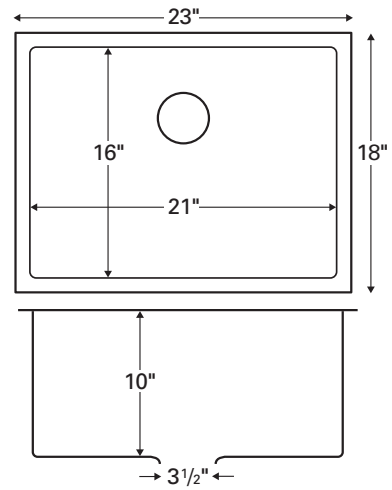

Model: EL-76

Style: Double equal bowl

Material: Stainless steel

Installation type: Undermount

Outside dimensions: 32" x 19"

Inside bowl dimensions:

Left bowl: 14 1/4" x 17" x 10"

Right bowl: 14 1/4" x 17" x 10"

Gauge: 16

Item Number: EL76

Price: $357