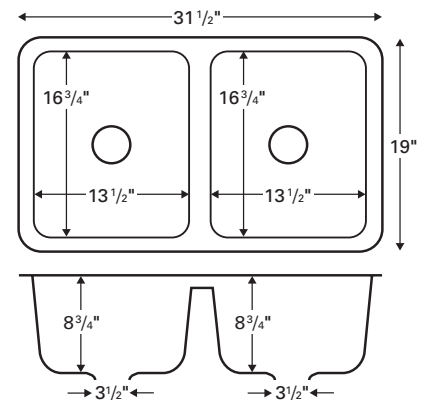

Bisque	White
A350B	A350W

Model: A-350

Style: Double equal bowl

Material: Acrylic

Installation type: Seamless undermount

Outside dimensions: 32^{7/8}" x 19^{1/8}"

Inside bowl dimensions:

Left bowl: 14^{1/2}" x 17" x 9"

Right bowl: 14^{1/2}" x 17" x 9"

Price: \$220

Bisque	White
A355B	A355W

Model: A-355

Style: Double equal bowl

Material: Acrylic

Installation type: Seamless undermount

Outside dimensions: 31^{1/2}" x 19"

Inside bowl dimensions:

Left bowl: 13^{1/2}" x 16^{3/4}" x 8^{3/4}"

Right bowl: 13^{1/2}" x 16^{3/4}" x 8^{3/4}"

Price: \$220

ACRYLIC SERIES

Bisque	White
A370B	A370W

Model: A-370

Style: Double equal bowl

Material: Acrylic

Installation type: Seamless undermount

Outside dimensions: 33" x 19"

Inside bowl dimensions:

Left bowl: 14" x 16¹/₄" x 9"

Right bowl: 14" x 16¹/₄" x 9"

Price: \$220

Bisque	White
SORB	SORW