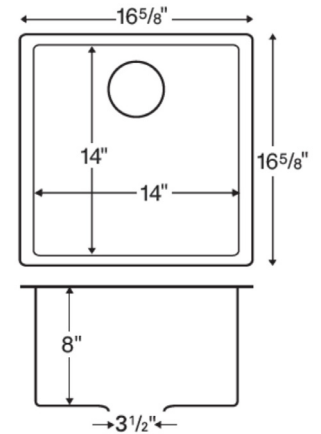

Black	Brown	Bisque	Concrete	Grey	White
QU690BL	QU690BR	QU690BI	QU690CN	QU690GR	QU690WH