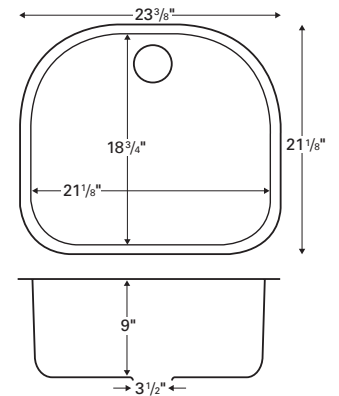

Inside dimensions: 21" x 17" x 5¹/₂"

Gauge: 18

Item Number: E525

Price: \$424

Model: E-330

Style: D-shape single bowl

Material: Stainless steel

Installation type: Seamless undermount

Outside dimensions: 23³/₈" x 21¹/₈"

Inside bowl dimensions:

21¹/₈" x 18³/₄" x 9"

Gauge: 18

Item Number: E330

Price: \$253

Model: E-312

Style: Prep / bar bowl

Material: Stainless steel

Installation type: Seamless undermount

Outside dimensions: 15¹/₄" x 15¹/₄"

Inside bowl dimensions:

13" x 13" x 6"

Gauge: 18

Item Number: E312

Price: \$177

Model: E-440

Style: Extra large single bowl
Material: Stainless Steel
Installation type: Seamless undermount

Outside dimensions: 32" x 18 1/4"

Inside bowl dimensions:
 29 1/2" x 15 3/4" x 9"

Gauge: 18

Item Number: E440