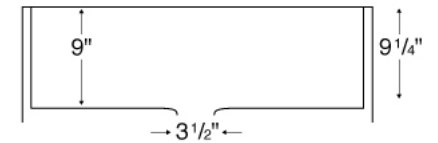

Material: Quartz

Installation type: Undermount

Outside dimensions: 34" x 21¹/₄"

Inside bowl dimensions:

31" x 16³/₄" x 9"

Price: \$449

Black	Brown	Bisque	Concrete	Grey	White
QA740BL	QA740BR	QA740BI	QA740CN	QA740GR	QA740WH