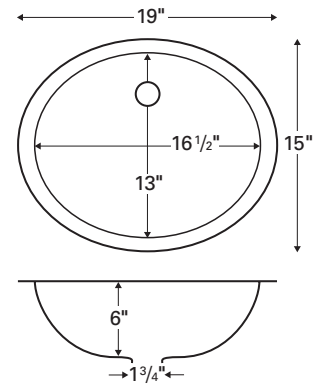

Outside dimensions: 21" x 14"

Inside bowl dimensions:

18⁵/₈" x 11⁵/₈" x 5³/₄"

Price: \$118

Bisque	White
A309B	A309W

Model: Oxford

Style: Vanity bowl

Material: Acrylic

Installation type: Seamless undermount

Outside dimensions: 21⁷/₈" x 15³/₄"

Inside bowl dimensions:

19¹/₂" x 13⁵/₈" x 6¹/₄"

Price: \$118

Bisque	White
OXFB	OXFW

ACRYLIC SERIES

Model: A-306

Style: Vanity bowl
Material: Acrylic
Installation type: Seamless undermount
Outside dimensions: 19" x 15"

Inside bowl dimensions:
 16¹/₂" x 13" x 6"

Price: \$98

Bisque	White
A306B	A306W

Model: Windsor

Style: Vanity bowl
Material: Acrylic
Installation type: Seamless undermount
Outside dimensions: 18³/₄" x 12⁷/₈"