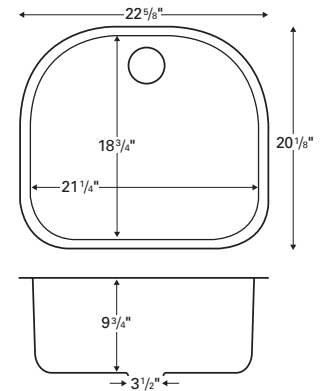

Price: \$74

Model: U-1113

Style: Prep / bar bowl

Material: Stainless steel

Installation type: Undermount

Outside dimensions: 11^{1/2"} x 13^{1/2"}

Inside bowl dimensions:

10^{3/8"} x 12^{3/8"} x 6^{3/4"}

Outside dimensions: 14¹/₂" x 14¹/₂"

Inside bowl dimensions:

13" x 13" x 5³/₄"

Gauge: 18

Item Number: UV1515

Price: \$74

Model: U-2321

Style: D-shape single bowl

Material: Stainless steel

Installation type: Undermount

Outside dimensions: 22⁵/₈" x 20¹/₈"

Inside bowl dimensions:

21¹/₄" x 18³/₄" x 9³/₄"

Gauge: 18

Item Number: U2321

Price: \$104

Model: BC-6040R

Style: Large/small bowl

Material: Stainless steel

Installation type: Undermount

Outside dimensions: 32¹/₄" x 20³/₄"

Inside bowl dimensions:

Left bowl: 15¹/₂" x 18¹/₂" x 9"

Right bowl: 13¹/₂" x 16¹/₂" x 7"