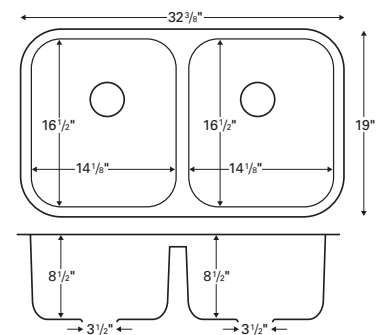

Installation type: Undermount

Outside dimensions: 32¹/₂" x 18¹/₄"

Inside bowl dimensions:

Left bowl: 14³/₄" x 16¹/₄" x 9"

Right bowl: 14³/₄" x 16¹/₄" x 9"

Gauge: 18

Item Number: BC5050

Nested Item Number: BC5050N

Model: Q-360R

Style: Large / small bowl

Material: Quartz

Installation type: Seamless undermount

Outside dimensions: 32 1/2" x 21"

Inside bowl dimensions:

Left bowl: 14 3/4" x 18 1/2" x 8 1/2"

Right bowl: 13 3/4" x 16" x 7 1/2"

Inside bowl dimensions:

Left bowl: 14 1/8" x 16 1/2" x 8 1/2"

Right bowl: 14 1/8" x 16 1/2" x 8 1/2"

Price: \$303

Black	Brown	Bisque	Concrete	Grey	White
Q350BL	Q350BR	Q350BI	Q350CN	Q350GR	Q350WH

Q SERIES

Model: Q-340