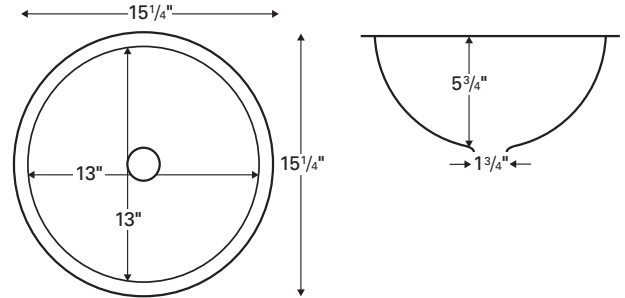

Model: E-305
Style: Vanity bowl
Material: Stainless steel
Installation type: Seamless undermount
Outside dimensions: 15¹/₄" x 15¹/₄"
Inside bowl dimensions:
13" x 13" x 5³/₄"
Gauge: 18
Item Number: E305