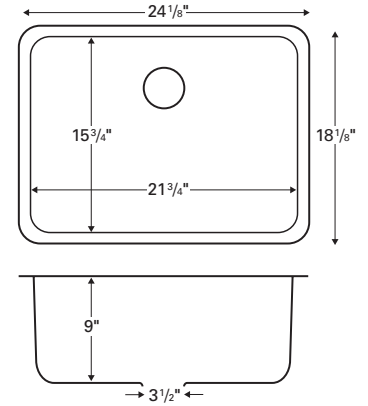

Model: U-6040R

Style: Large/small bowl

Material: Stainless steel

Installation type: Undermount

Outside dimensions: 31¹/₂" x 20¹/₈"

Inside bowl dimensions:

Left bowl: 14³/₄" x 18¹/₂" x 8³/₄"

Right bowl: 13⁵/₈" x 16" x 6³/₄"

Installation type: Undermount

Outside dimensions: 31¹/₂" x 18¹/₈"

Inside bowl dimensions:

Left bowl: 14¹/₈" x 16¹/₂" x 8³/₄"

Right bowl: 14¹/₈" x 16¹/₂" x 8³/₄"

Gauge: 18

Item Number: U5050

Price: \$119

Model: U-3018

Style: Extra large single bowl

Material: Stainless steel

Installation type: Undermount

Outside dimensions: 30¹/₂" x 18³/₈"

Inside bowl dimensions:

28³/₈" x 16³/₈" x 9³/₄"

Gauge: 18

Inside bowl dimensions:

21^{3/4"} x 15^{3/4"} x 9"

Gauge: 18

Item Number: U2418

Price: \$96

Model: U-1517

Style: Prep / bar bowl

Material: Stainless steel