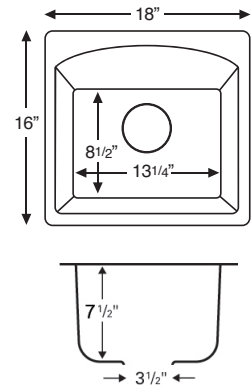

Inside bowl dimensions:
30" x 18" x 9"

Price: \$209

QX SERIES

QUARTZ

Black	Brown	Bisque	Concrete	Grey	White
QX680BL	QX680BR	QX680BI	QX680CN	QX680GR	QX680WH

Model: QX-680

Style: Bar / prep bowl

Material: Quartz

Installation type: Top Mount

Outside dimensions: 18" x 16"

Inside bowl dimensions:
13¹/₄" x 8¹/₂" x 7¹/₂"

Price: \$133

QA SERIES

QUARTZ

Model: QA-740

Style: Large single bowl apron front