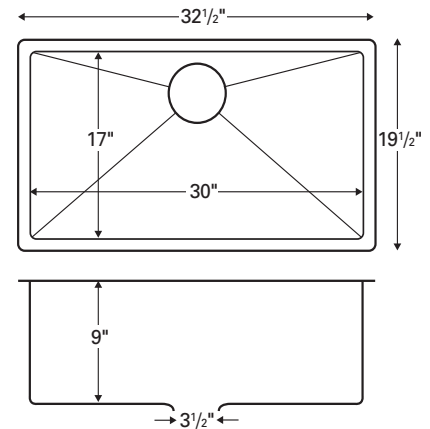

Model: E-520

Style: Single bowl
Material: Stainless steel
Installation type: Seamless undermount
Outside dimensions: 23 1/2" x 19 1/2"
Inside dimensions: 21" x 17" x 9"
Gauge: 18
Item Number: E520

Price: $477