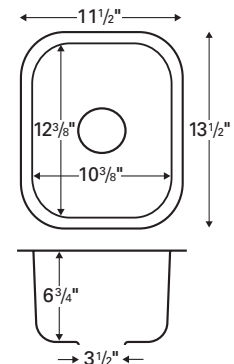

UNDERMOUNT SERIES

Model: U-2418

Style: Single bowl

Material: Stainless steel

Installation type: Undermount

Outside dimensions: 24^{1/8"} x 18^{1/8"}

Inside bowl dimensions:

21^{3/4"} x 15^{3/4"} x 9"

Gauge: 18

Item Number: U2418

Price: $96

Model: U-1517

Style: Prep / bar bowl

Material: Stainless steel

Installation type: Undermount

Outside dimensions: 14^{5/8"} x 16^{3/4"}

Inside bowl dimensions:

13^{5/8"} x 15^{5/8"} x 8"

Gauge: 18

Item Number: U1517

Price: $74

Model: U-1414

Style: Prep / bar bowl

Material: Stainless steel

Installation type: Undermount

Outside dimensions: 14^{1/2"} x 14^{1/2"}

Inside bowl dimensions:

13" x 13" x 6^{1/2"}

Gauge: 18

Item Number: U1414

Price: $74

Model: U-1113

Style: Prep / bar bowl

Material: Stainless steel

Installation type: Undermount

Outside dimensions: 11^{1/2"} x 13^{1/2"}

Inside bowl dimensions:

10^{3/8"} x 12^{3/8"} x 6^{3/4"}

Gauge: 18

Item Number: U1113

Price: $71