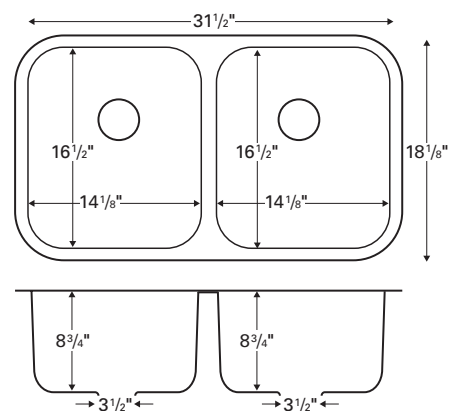

Outside dimensions: 33" x 22 1/4"

Inside bowl dimensions:

31" x 18" x 10"

Gauge: 16

Item Number: EL84

Price: \$414

Model: EL-88

Style: Double equal bowl with apron

Model: U-6040R

Style: Large/small bowl

Material: Stainless steel

Installation type: Undermount

Outside dimensions: 31¹/₂" x 20¹/₈"

Inside bowl dimensions:

Left bowl: 14³/₄" x 18¹/₂" x 8³/₄"

Right bowl: 13⁵/₈" x 16" x 6³/₄"

Installation type: Undermount

Outside dimensions: 31¹/₂" x 18¹/₈"

Inside bowl dimensions:

Left bowl: 14¹/₈" x 16¹/₂" x 8³/₄"

Right bowl: 14¹/₈" x 16¹/₂" x 8³/₄"

Gauge: 18

Item Number: U5050

Price: \$119

Model: U-3018

Style: Extra large single bowl

Material: Stainless steel

Installation type: Undermount

Outside dimensions: 30¹/₂" x 18³/₈"

Inside bowl dimensions:

28³/₈" x 16³/₈" x 9³/₄"

Gauge: 18