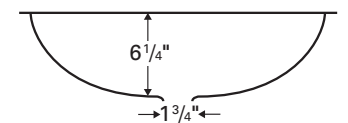

Bisque	White
OXFB	OXFW