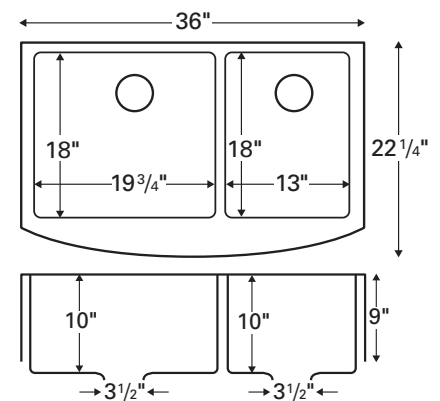

Model: EL-86

Style: Double unequal bowl with apron

Material: Stainless steel

Installation type: Undermount

Outside dimensions: 33" x 22 1/4"

Inside bowl dimensions:

Left bowl: 16 3/4" x 18" x 10"

Right bowl: 12 3/4" x 18" x 10"

Gauge: 16

Item Number: EL86

Price: $471

Model: EL-84

Style: Single bowl with apron

Material: Stainless steel

Installation type: Undermount

Outside dimensions: 33" x 22 1/4"

Inside bowl dimensions:

31" x 18" x 10"

Gauge: 16

Item Number: EL84

Price: $414

Model: EL-88

Style: Double equal bowl with apron

Material: Stainless steel

Installation type: Undermount

Outside dimensions: 36" x 22 1/4"

Inside bowl dimensions:

Left bowl: 16 1/4" x 18" x 10"

Right bowl: 16 1/4" x 18" x 10"

Gauge: 16

Item Number: EL88

Price: $500

Model: EL-87

Style: Double unequal bowl with apron

Material: Stainless steel

Installation type: Undermount

Outside dimensions: 36" x 22 1/4"

Inside bowl dimensions:

Left bowl: 19 3/4" x 18" x 10"

Right bowl: 13" x 18" x 10"

Gauge: 16

Item Number: EL87

Price: $500