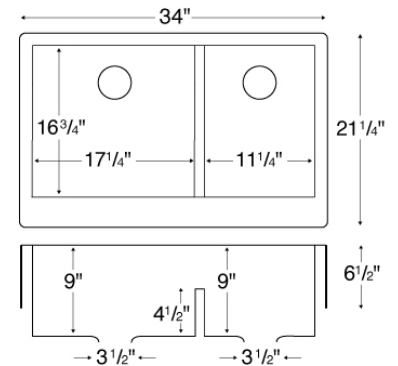

Black	Brown	Bisque	Concrete	Grey	White
QAR760BL	QAR760BR	QAR760BI	QAR760CN	QAR760GR	QAR760WH