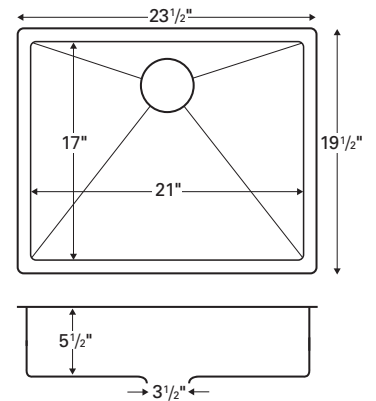

Price: \$659

Model: E-560L
Style: Large/small bowl
Material: Stainless steel
Installation type: Seamless undermount
Outside dimensions: 32" x 21¹/₂"
Inside bowl dimensions:
Left bowl: 11" x 16" x 9"
Right bowl: 17" x 19" x 9"
Bowl divider height: 7³/₈"
Gauge: 18
Item Number: E560L

Gauge: 18

Item Number: E528

Price: \$553

Model: E-525

Style: Single bowl

Material: Stainless steel

Installation type: Seamless undermount

Outside dimensions: 23¹/₂" x 19¹/₂"

Inside dimensions: 21" x 17" x 5¹/₂"

Gauge: 18

Item Number: E525

Price: \$424

Model: E-330

Style: D-shape single bowl

Material: Stainless steel

Installation type: Seamless undermount

Outside dimensions: 23³/₈" x 21¹/₈"

Inside bowl dimensions:

21¹/₈" x 18³/₄" x 9"

Gauge: 18

Item Number: E330

Price: \$253

Model: E-312

Style: Prep / bar bowl