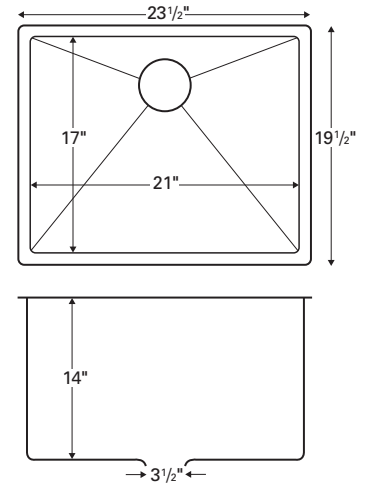

Model: E-525

Style: Single bowl

Material: Stainless steel

Installation type: Seamless undermount

Outside dimensions: 23¹/₂" x 19¹/₂"

Inside dimensions: 21" x 17" x 5¹/₂"

Gauge: 18

Item Number: E525

Price: $424