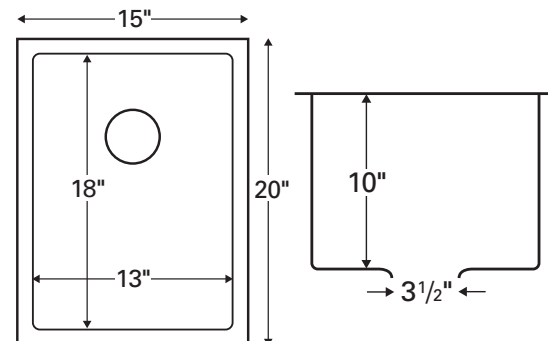

Model: EL-71

Style: Bar/prep bowl

Material: Stainless steel

Installation type: Undermount

Outside dimensions: 15" x 20"

Inside bowl dimensions:

13" x 18" x 10"

Gauge: 16

Item Number: EL71

Price: $229