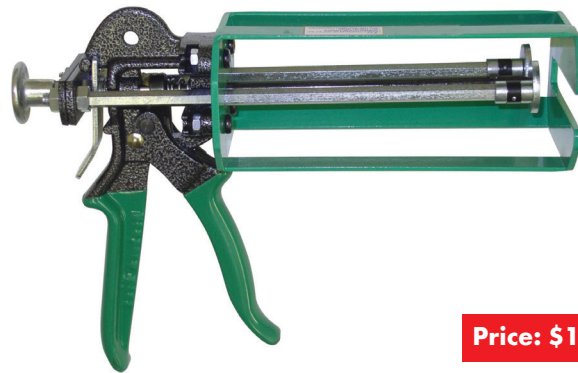

Price: $107

Adhesive Gun - Manual applicator gun for 250ml seaming adhesive cartridges.

Item Number	Size
AG	250ml

MISCELLANEOUS

Protect Plus - Specially formulated installation tape for quartz sinks.

Item Number: PROTECTTAPE

Price: $18.50

Luster Pro - The cleaning solution specially formulated to shine & protect quartz sinks. 8 fl. oz.

Item Number: LUSTERPRO

Price: $10