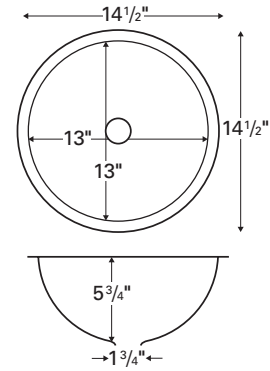

Style: Prep / bar bowl

Material: Stainless steel

Installation type: Undermount

Outside dimensions: 14^{1/2"} x 14^{1/2"}

Inside bowl dimensions:

13" x 13" x 6^{1/2"}

Gauge: 18

Item Number: U1414

Price: \$74

Model: U-1113

Style: Prep / bar bowl

Material: Stainless steel

Installation type: Undermount

Outside dimensions: 11^{1/2"} x 13^{1/2"}

Inside bowl dimensions:

10^{3/8"} x 12^{3/8"} x 6^{3/4"}

Outside dimensions: 14¹/₂" x 14¹/₂"

Inside bowl dimensions:

13" x 13" x 5³/₄"

Gauge: 18

Item Number: UV1515

Price: \$74

Model: U-2321

Style: D-shape single bowl

Material: Stainless steel

Installation type: Undermount

Outside dimensions: 22⁵/₈" x 20¹/₈"

Inside bowl dimensions:

21¹/₄" x 18³/₄" x 9³/₄"

Gauge: 18

Item Number: U2321

Price: \$104