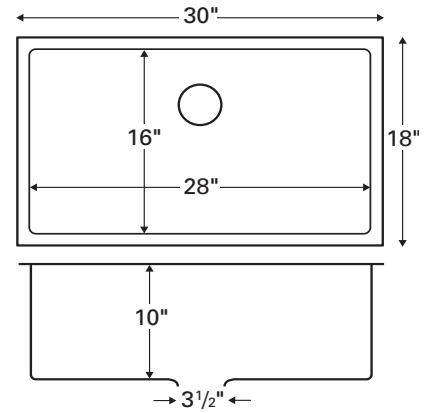

Model: EL-73

Style: Single bowl

Material: Stainless steel

Installation type: Undermount

Outside dimensions: 23" x 18"

Inside bowl dimensions:

21" x 16" x 10"

Gauge: 16

Item Number: EL73

Price: $250