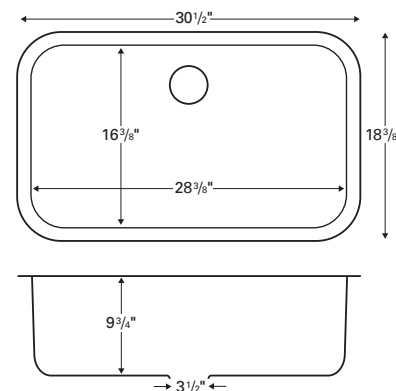

UNDERMOUNT SERIES

STAINLESS STEEL

- Type 304, 18/10 stainless steel
- Traditional undermount styles
- 18 gauge stainless steel
- Elegant yet durable European soft satin brushed finish
- Generous bowl proportions
- Superior sound absorption pads

Model: U-6040R

Style: Large/small bowl

Material: Stainless steel

Installation type: Undermount

Outside dimensions: 31¹/₂" x 20¹/₈"

Inside bowl dimensions:

Left bowl: 14³/₄" x 18¹/₂" x 8³/₄"

Right bowl: 13⁵/₈" x 16" x 6³/₄"

Gauge: 18

Item Number: U6040R

Item Number: U6040L (reverse model)

Price: $119

Reverse Model: U-6040L

Model: U-5050

Style: Double equal bowl

Material: Stainless steel

Installation type: Undermount

Outside dimensions: 31¹/₂" x 18¹/₈"

Inside bowl dimensions:

Left bowl: 14¹/₈" x 16¹/₂" x 8³/₄"

Right bowl: 14¹/₈" x 16¹/₂" x 8³/₄"

Gauge: 18

Item Number: U5050

Price: $119

Model: U-3018

Style: Extra large single bowl

Material: Stainless steel

Installation type: Undermount

Outside dimensions: 30¹/₂" x 18³/₈"

Inside bowl dimensions:

28³/₈" x 16³/₈" x 9³/₄"

Gauge: 18

Item Number: U3018

Price: $119