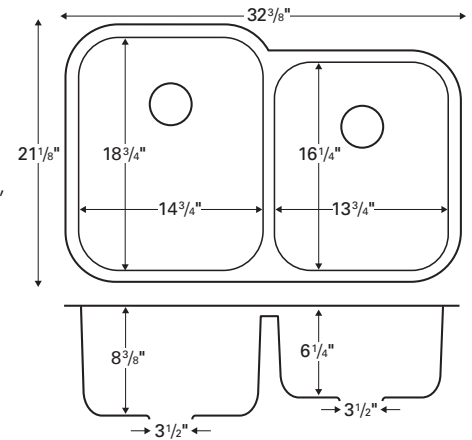

Model: E-550

Style: Double equal bowl
Material: Stainless steel
Installation type: Seamless undermount
Outside dimensions: 33 7/8" x 19 1/2"
Inside bowl dimensions:
Left bowl: 15" x 17" x 9"
Right bowl: 15" x 17" x 9"
Bowl divider height: 7 3/8"
Gauge: 18
Item Number: E550

Left bowl: 14³/₄" x 18³/₄" x 8³/₈"

Right bowl: 13³/₄" x 16¹/₄" x 6¹/₄"

Bowl divider height: 6¹/₈"

Gauge: 18

Item Number: E360R

Price: \$359

Model: E-350

Style: Double equal bowl
Material: Stainless steel
Installation type: Seamless undermount

Outside dimensions: 32³/₈" x 19"

Inside bowl dimensions:

Left bowl: 14¹/₈" x 16¹/₂" x 8¹/₂"

Right bowl: 14¹/₈" x 16¹/₂" x 8¹/₂"

Bowl divider height: 6¹/₄"

Gauge: 18

Item Number: E350

Price: \$344

EDGE SERIES

Model: E-340

Style: Extra large single bowl

Material: Stainless steel

Installation type: Seamless undermount

Outside dimensions: 30^{3/4}" x 18^{7/8}"

Inside bowl dimensions:

28^{1/4}" x 16^{1/4}" x 9"