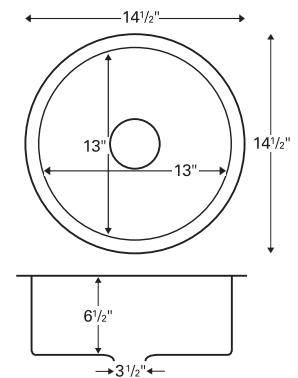

Inside bowl dimensions:

21^{3/4"} x 15^{3/4"} x 9"

Gauge: 18

Item Number: U2418

Price: \$96

Model: U-1517

Style: Prep / bar bowl

Material: Stainless steel

Installation type: Undermount

Outside dimensions: 14^{5/8"} x 16^{3/4"}

Inside bowl dimensions:

13^{5/8"} x 15^{5/8"} x 8"

Gauge: 18

Item Number: U1517

Price: \$74

Model: U-1414

Style: Prep / bar bowl

Material: Stainless steel

Installation type: Undermount

Outside dimensions: 14^{1/2"} x 14^{1/2"}

Inside bowl dimensions:

13" x 13" x 6^{1/2"}

Gauge: 18

Item Number: U1414

Price: \$74

Model: U-1113

Style: Prep / bar bowl

Material: Stainless steel

Installation type: Undermount

Outside dimensions: 11^{1/2"} x 13^{1/2"}

Inside bowl dimensions:

10^{3/8"} x 12^{3/8"} x 6^{3/4"}