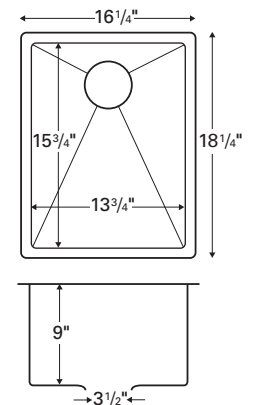

Model: E-440

Style: Extra large single bowl
Material: Stainless Steel
Installation type: Seamless undermount

Outside dimensions: 32" x 18 1/4"

Inside bowl dimensions:
29 1/2" x 15 3/4" x 9"

Gauge: 18

Item Number: E440

Price: $379

Model: E-420

Style: Single bowl
Material: Stainless Steel
Installation type: Seamless undermount

Outside dimensions: 24 1/4" x 18 1/4"

Inside bowl dimensions:
21 5/8" x 15 3/4" x 9"

Gauge: 18

Item Number: E420

Price: $273

Model: E-415

Style: Bar/prep bowl
Material: Stainless Steel
Installation type: Seamless undermount

Outside dimensions: 16 1/4" x 18 1/4"

Inside bowl dimensions:
13 3/4" x 15 3/4" x 5 1/2"

Gauge: 18

Item Number: E415

Price: $189

Model: E-410

Style: Bar/prep bowl
Material: Stainless Steel
Installation type: Seamless undermount

Outside dimensions: 16 1/4" x 18 1/4"

Inside bowl dimensions:
13 3/4" x 15 3/4" x 9"

Gauge: 18

Item Number: E410

Price: $189