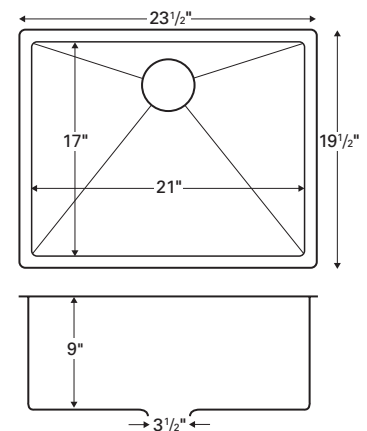

Model: E-550

Style: Double equal bowl
Material: Stainless steel
Installation type: Seamless undermount
Outside dimensions: 33 7/8" x 19 1/2"
Inside bowl dimensions:
Left bowl: 15" x 17" x 9"
Right bowl: 15" x 17" x 9"
Bowl divider height: 7 3/8"
Gauge: 18
Item Number: E550

Price: \$674

Model: E-540

Style: Extra large single bowl
Material: Stainless steel
Installation type: Seamless undermount
Outside dimensions: 32 1/2" x 19 1/2"
Inside bowl dimensions: 30" x 17" x 9"
Gauge: 18
Item Number: E540

Price: \$568

Model: E-520

Style: Single bowl
Material: Stainless steel
Installation type: Seamless undermount
Outside dimensions: 23 1/2" x 19 1/2"
Inside dimensions: 21" x 17" x 9"
Gauge: 18
Item Number: E520

Price: \$477

EDGE SERIES

Model: E-510

Style: Bar/prep bowl
Material: Stainless steel
Installation type: Seamless undermount

Outside dimensions:

15¹/₂" x 19¹/₂"

Inside bowl dimensions:

13" x 17" x 9"