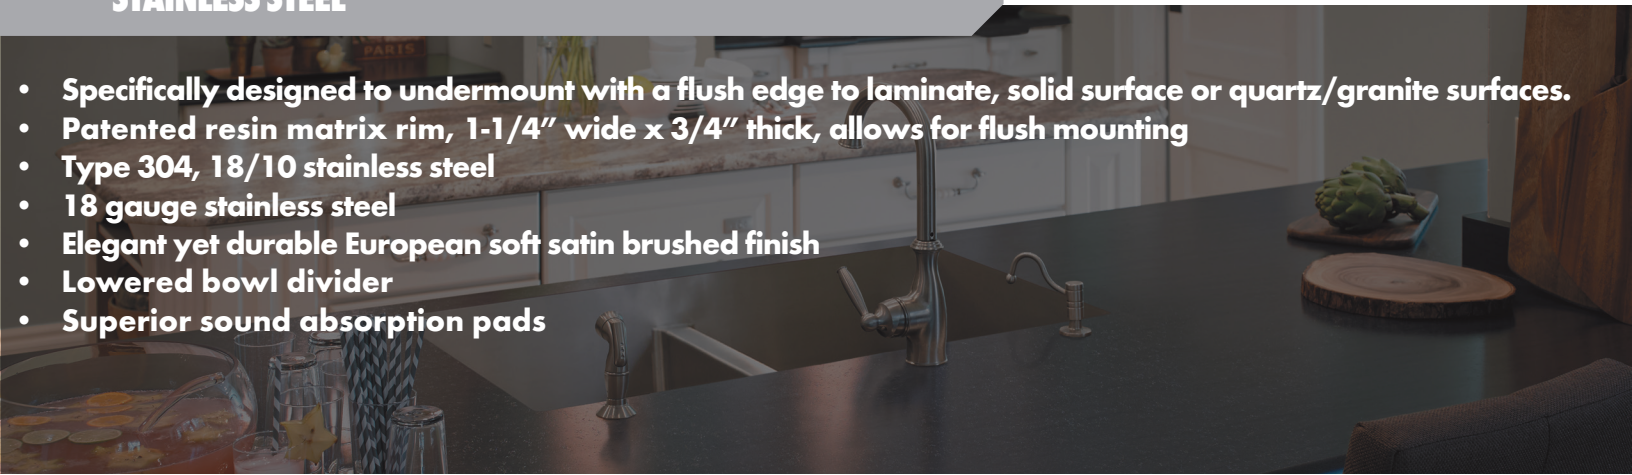

EDGE SERIES

STAINLESS STEEL

- Specifically designed to undermount with a flush edge to laminate, solid surface or quartz/granite surfaces.
- Patented resin matrix rim, 1-1/4" wide x 3/4" thick, allows for flush mounting
- Type 304, 18/10 stainless steel
- 18 gauge stainless steel
- Elegant yet durable European soft satin brushed finish
- Lowered bowl divider
- Superior sound absorption pads

Model: E-550

Style: Double equal bowl
Material: Stainless steel
Installation type: Seamless undermount
Outside dimensions: 33 7/8" x 19 1/2"
Inside bowl dimensions:
Left bowl: 15" x 17" x 9"
Right bowl: 15" x 17" x 9"
Bowl divider height: 7 3/8"
Gauge: 18
Item Number: E550

Price: $674