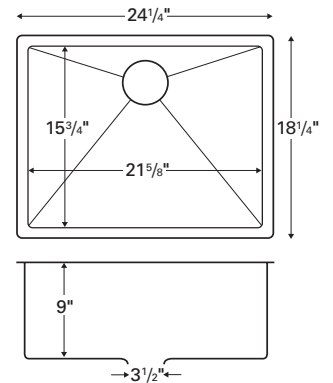

Outside dimensions: 23³/₈" x 21¹/₈"

Inside bowl dimensions:

21¹/₈" x 18³/₄" x 9"

Gauge: 18

Item Number: E330

Price: \$253

Model: E-312

Style: Prep / bar bowl

Model: E-440

Style: Extra large single bowl
Material: Stainless Steel
Installation type: Seamless undermount

Outside dimensions: 32" x 18 1/4"

Inside bowl dimensions:
 29 1/2" x 15 3/4" x 9"

Gauge: 18

Item Number: E440

Price: \$379

Model: E-420

Style: Single bowl
Material: Stainless Steel
Installation type: Seamless undermount

Outside dimensions: 24 1/4" x 18 1/4"

Inside bowl dimensions:
 21 5/8" x 15 3/4" x 9"

Gauge: 18

Item Number: E420

Price: \$273

Model: E-415

Style: Bar/prep bowl
Material: Stainless Steel
Installation type: Seamless undermount

Outside dimensions: 16 1/4" x 18 1/4"

Inside bowl dimensions:
 13 3/4" x 15 3/4" x 5 1/2"