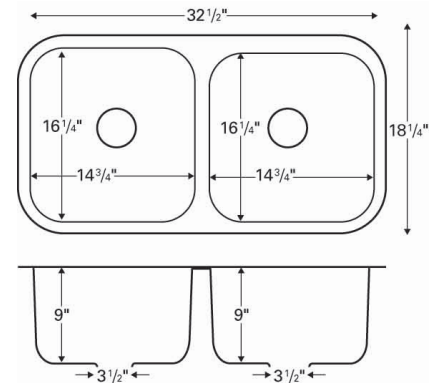

Outside dimensions: 32" x 19"

Inside bowl dimensions:

Left bowl: 14 1/4" x 17" x 10"

Right bowl: 14 1/4" x 17" x 10"

Gauge: 16

Item Number: EL76

Price: \$357

Model: EL-71

Model: BC-6040R

Style: Large/small bowl

Material: Stainless steel

Installation type: Undermount

Outside dimensions: 32¹/₄" x 20³/₄"

Inside bowl dimensions:

Left bowl: 15¹/₂" x 18¹/₂" x 9"

Right bowl: 13¹/₂" x 16¹/₂" x 7"

Installation type: Undermount

Outside dimensions: 32¹/₂" x 18¹/₄"

Inside bowl dimensions:

Left bowl: 14³/₄" x 16¹/₄" x 9"

Right bowl: 14³/₄" x 16¹/₄" x 9"

Gauge: 18

Item Number: BC5050

Nested Item Number: BC5050N

Price: \$99

Nested Price: \$78

Model: BC-3018

Style: Single bowl

Material: Stainless steel

Installation type: Undermount

Outside dimensions: 31¹/₂" x 18¹/₂"

Inside bowl dimensions: