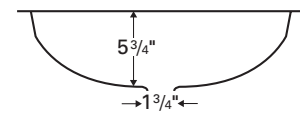

Outside dimensions: 21" x 14"

Inside bowl dimensions:

18⁵/₈" x 11⁵/₈" x 5³/₄"

Price: \$118

Bisque	White
A309B	A309W

Model: Oxford

Style: Vanity bowl

Material: Acrylic