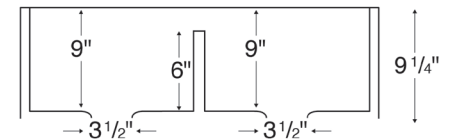

QA SERIES

QUARTZ

Model: QA-740

Style: Large single bowl apron front

Material: Quartz

Installation type: Undermount

Outside dimensions: 34" x 21¹/₄"

Inside bowl dimensions:

31" x 16³/₄" x 9"

Price: $449

Black	Brown	Bisque	Concrete	Grey	White
QA740BL	QA740BR	QA740BI	QA740CN	QA740GR	QA740WH

Model: QA-750

Style: Double equal bowl apron front

Material: Quartz

Installation type: Undermount

Outside dimensions: 34" x 21¹/₄"

Inside bowl dimensions:

Left bowl: 14³/₄" x 16³/₄" x 9"

Right bowl: 14³/₄" x 16³/₄" x 9"

Price: $489

Black	Brown	Bisque	Concrete	Grey	White
QA750BL	QA750BR	QA750BI	QA750CN	QA750GR	QA750WH

Model: QA-760

Style: Large/small bowl apron front

Material: Quartz

Installation type: Undermount

Outside dimensions: 34" x 21¹/₄"

Inside bowl dimensions:

Left bowl: 17¹/₄" x 16³/₄" x 9"

Right bowl: 11¹/₄" x 16³/₄" x 9"

Price: $489

Black	Brown	Bisque	Concrete	Grey	White
QA760BL	QA760BR	QA760BI	QA760CN	QA760GR	QA760WH