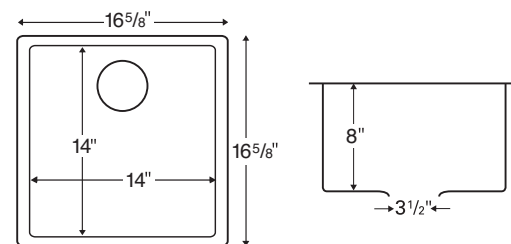

Black	Brown	Bisque	Concrete	Grey	White
Q315BL	Q315BR	Q315BI	Q315CN	Q315GR	Q315WH