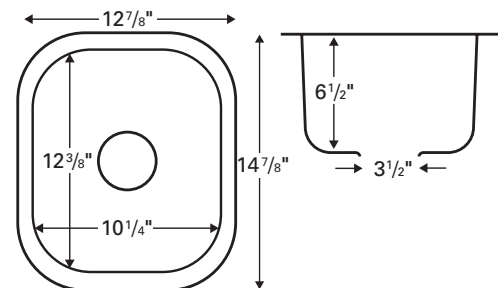

Model: E-310

Style: Prep / bar bowl

Material: Stainless steel

Installation type: Seamless undermount

Outside dimensions: 12^{7/8}" x 14^{7/8}"

Inside bowl dimensions:

10^{1/4}" x 12^{3/8}" x 6^{1/2}"

Gauge: 18

Item Number: E310

Price: $170