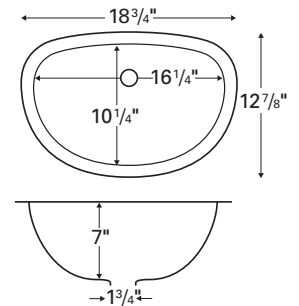

Outside dimensions: 21" x 14"

Inside bowl dimensions:

18⁵/₈" x 11⁵/₈" x 5³/₄"

Price: \$118

Bisque	White
A309B	A309W

Model: Oxford

Style: Vanity bowl

Material: Acrylic

Installation type: Seamless undermount

Outside dimensions: 21⁷/₈" x 15³/₄"

Inside bowl dimensions:

19¹/₂" x 13⁵/₈" x 6¹/₄"

Price: \$118

Bisque	White
OXFB	OXFW

ACRYLIC SERIES

Model: A-306

Style: Vanity bowl
Material: Acrylic
Installation type: Seamless undermount
Outside dimensions: 19" x 15"

Inside bowl dimensions:
 16¹/₂" x 13" x 6"

Price: \$98

Bisque	White
A306B	A306W

Model: Windsor

Style: Vanity bowl
Material: Acrylic
Installation type: Seamless undermount
Outside dimensions: 18³/₄" x 12⁷/₈"

Inside bowl dimensions:
 16¹/₄" x 10¹/₄" x 7"

Price: \$105

Bisque	White
WINDB	WINDW

VITREOUS

VITREOUS CHINA SERIES

- Durable double glazing
- Low maintenance, high gloss surface
- Will not fade, stain or discolor
- Three stylish models
- Integrated overflows