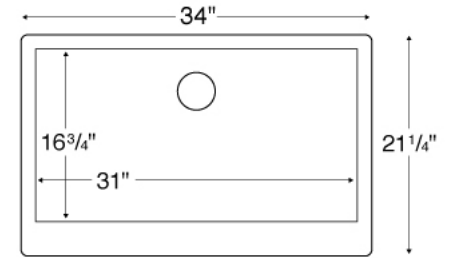

Installation type: Top Mount

Outside dimensions: 18" x 16"

Inside bowl dimensions:
13¹/₄" x 8¹/₂" x 7¹/₂"

Price: \$133

QA SERIES

QUARTZ

Model: QA-740

Style: Large single bowl apron front

Material: Quartz

Installation type: Undermount

Outside dimensions: 34" x 21¹/₄"

Inside bowl dimensions:

31" x 16³/₄" x 9"

Price: \$449

Black	Brown	Bisque	Concrete	Grey	White
QA740BL	QA740BR	QA740BI	QA740CN	QA740GR	QA740WH

Model: QA-750

Style: Double equal bowl apron front

Material: Quartz

Installation type: Undermount

Outside dimensions: 34" x 21¹/₄"

Inside bowl dimensions:

Left bowl: 14³/₄" x 16³/₄" x 9"

Right bowl: 14³/₄" x 16³/₄" x 9"