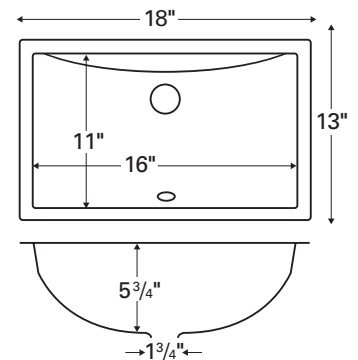

Outside dimensions: 21" x 14"

Inside bowl dimensions:

18⁵/₈" x 11⁵/₈" x 5³/₄"

Price: \$118

Bisque	White
A309B	A309W

Model: Oxford

Style: Vanity bowl

Material: Acrylic

Style: Vanity bowl
Material: Acrylic
Installation type: Seamless undermount
Outside dimensions: 19" x 15"

Inside bowl dimensions:
 16¹/₂" x 13" x 6"

Price: \$98

Bisque	White
A306B	A306W

Model: Windsor

Style: Vanity bowl
Material: Acrylic
Installation type: Seamless undermount
Outside dimensions: 18³/₄" x 12⁷/₈"

Model: VC-102

Style: Vanity bowl

Material: Vitreous china

Installation type: Undermount

Outside dimensions: 19 1/4" x 15 3/4"

Inside bowl dimensions:
17 1/4" x 14" x 6 1/4"

Item Number: VC102WH

Price: \$44

Model: VC-105

Style: Vanity bowl

Material: Vitreous china

Installation type: Undermount

Outside dimensions: 18" x 13"

Inside bowl dimensions:
16" x 11" x 5 3/4"

Item Number: VC105WH

Price: \$59