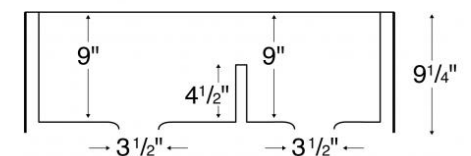

Inside bowl dimensions:

Left bowl: 17¹/₄" x 16³/₄" x 9"

Right bowl: 11¹/₄" x 16³/₄" x 9"

Price: \$489

Black	Brown	Bisque	Concrete	Grey	White
QA760BL	QA760BR	QA760BI	QA760CN	QA760GR	QA760WH

QAR SERIES

QUARTZ