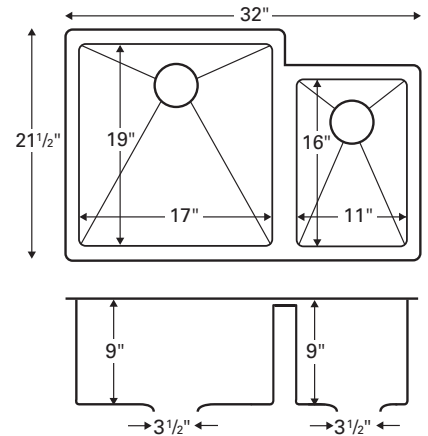

Outside dimensions: 32³/₈" x 19"

Inside bowl dimensions:

Left bowl: 14¹/₈" x 16¹/₂" x 8¹/₂"

Right bowl: 14¹/₈" x 16¹/₂" x 8¹/₂"

Bowl divider height: 6¹/₄"

Gauge: 18

Item Number: E350

Price: \$344

Style: Prep / bar bowl

Material: Stainless steel

Installation type: Seamless undermount

Outside dimensions: 12^{7/8}" x 14^{7/8}"

Inside bowl dimensions:

10^{1/4}" x 12^{3/8}" x 6^{1/2}"

Gauge: 18

Item Number: E310

Price: \$177

Model: E-303
Style: Vanity bowl
Material: Stainless steel
Installation type: Seamless undermount
Outside dimensions: 17⁷/₈" x 14⁵/₈"
Inside bowl dimensions:
 15¹/₄" x 12" x 5³/₄"
Gauge: 18
Item Number: E303

Price: \$185

Model: E-560R
Style: Large/small bowl
Material: Stainless steel
Installation type: Seamless undermount
Outside dimensions: 32" x 21¹/₂"
Inside bowl dimensions:
Left bowl: 17" x 19" x 9"
Right bowl: 11" x 16" x 9"
Bowl divider height: 7³/₈"
Gauge: 18
Item Number: E560R