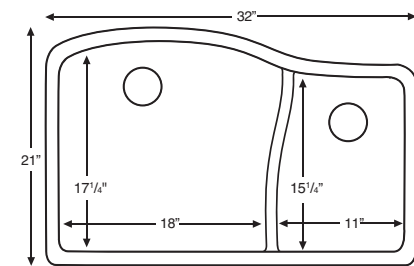

Model: QU-610

Style: Large / small bowl

Material: Quartz

Installation type: Undermount

Outside dimensions: 32" x 21"

Inside bowl dimensions:

Left bowl: 15^{1/4}" x 18^{3/8}" x 9"

Right bowl: 12^{7/8}" x 16" x 9"

Inside bowl dimensions:

Left bowl: 18" x 17^{1/4}" x 10"

Right bowl: 11" x 15^{1/4}" x 7^{1/2}"

Price: \$209

Black	Brown	Bisque	Concrete	Grey	White
QU630BL	QU630BR	QU630BI	QU630CN	QU630GR	QU630WH

QU SERIES