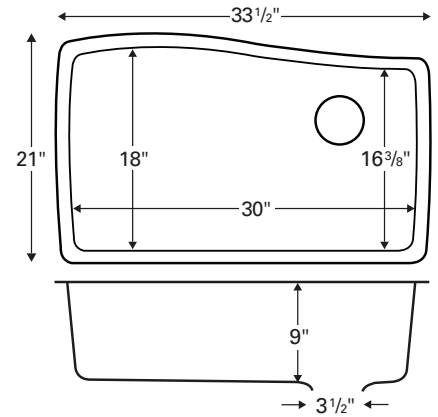

QU SERIES

Black	Brown	Bisque	Concrete	Grey	White
QU722BL	QU722BR	QU722BI	QU722CN	QU722GR	QU722WH

Model: QU-722

Style: Extra large single bowl

Material: Quartz

Installation type: Undermount

Outside dimensions: 33¹/₂" x 21"

Inside bowl dimensions:
30" x 18" x 9"

Price: $209

QX SERIES

QUARTZ

Black	Brown	Bisque	Concrete	Grey	White
QX680BL	QX680BR	QX680BI	QX680CN	QX680GR	QX680WH

Model: QX-680

Style: Bar / prep bowl

Material: Quartz

Installation type: Top Mount

Outside dimensions: 18" x 16"

Inside bowl dimensions:
13¹/₄" x 8¹/₂" x 7¹/₂"

Price: $133