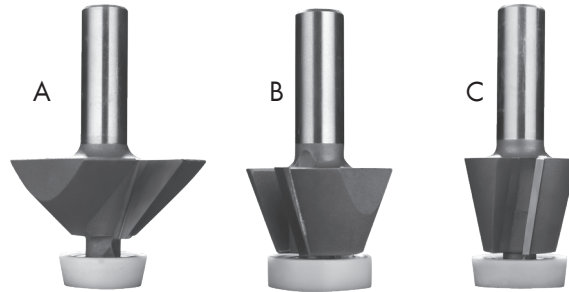

ACCESSORIES

ROUTER BITS

Router Bits

A. 45° Bevel Bit - 1/2" shank, 45° bevel, oversized bearing— for solid surface.

Item Number: 57163

Price: \$107.97

B. 24° Bevel Bit - 1/2" shank, 24° bevel, oversized bearing— for solid surface.

Item Number: 57171

Price: \$107.97

C. 10° Bevel Bit - 1/2" shank, 10° bevel, oversized bearing— for laminate and solid surface.

Item Number: 57169

Price: \$107.97

SEAMING ADHESIVE

Price: \$35.75

Seaming Adhesive - Color-matched seaming adhesive (250ml) for bonding Acrylic, Quartz and Edge sinks to laminate and solid surface. Available in White, Bisque, Black and Brown. Complete with 3 mixing tips.