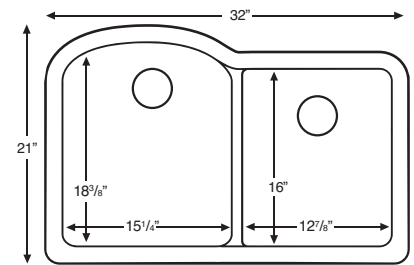

Black	Brown	Bisque	Concrete	Grey	White
QU610BL	QU610BR	QU610BI	QU610CN	QU610GR	QU610WH