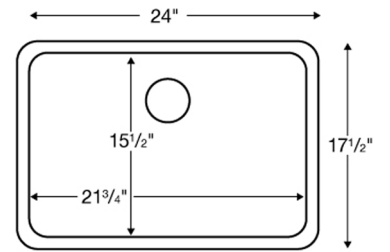

ACRYLIC SERIES

Model: A-320

Style: Single bowl

Material: Acrylic

Installation type: Seamless undermount

Outside dimensions: 24" x 17¹/₂"

Inside bowl dimensions:

21³/₄" x 15¹/₂" x 9"

Price: $167

Bisque	White
A320B	A320W

Model: A-309

Style: Vanity bowl

Material: Acrylic

Installation type: Seamless undermount

Outside dimensions: 21" x 14"

Inside bowl dimensions:

18⁵/₈" x 11⁵/₈" x 5³/₄"

Price: $118

Bisque	White
A309B	A309W

Model: Oxford

Style: Vanity bowl

Material: Acrylic

Installation type: Seamless undermount

Outside dimensions: 21⁷/₈" x 15³/₄"

Inside bowl dimensions:

19¹/₂" x 13⁵/₈" x 6¹/₄"

Price: $118

Bisque	White
OXFB	OXFW