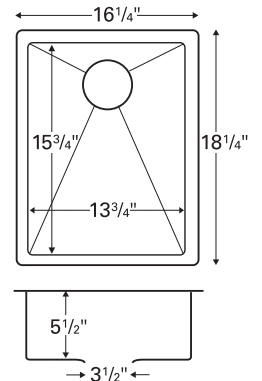

Outside dimensions: 23³/₈" x 21¹/₈"

Inside bowl dimensions:

21¹/₈" x 18³/₄" x 9"

Gauge: 18

Item Number: E330

Price: \$253

Model: E-312

Style: Prep / bar bowl

Price: \$379

Model: E-420

Style: Single bowl
Material: Stainless Steel
Installation type: Seamless undermount

Outside dimensions: 24 1/4" x 18 1/4"

Inside bowl dimensions:
 21 5/8" x 15 3/4" x 9"

Gauge: 18

Item Number: E420

Price: \$273

Model: E-415

Style: Bar/prep bowl
Material: Stainless Steel
Installation type: Seamless undermount

Outside dimensions: 16 1/4" x 18 1/4"

Inside bowl dimensions:
 13 3/4" x 15 3/4" x 5 1/2"

Gauge: 18

Item Number: E415

Price: \$189

Model: E-410

Style: Bar/prep bowl
Material: Stainless Steel
Installation type: Seamless undermount

Outside dimensions: 16 1/4" x 18 1/4"

Inside bowl dimensions:
 13 3/4" x 15 3/4" x 9"