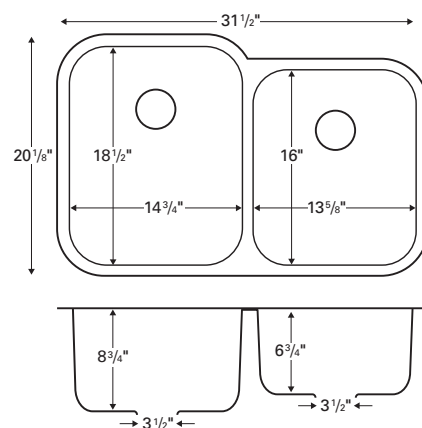

Model: U-6040R

Style: Large/small bowl

Material: Stainless steel

Installation type: Undermount

Outside dimensions: 31¹/₂" x 20¹/₈"

Inside bowl dimensions:

Left bowl: 14³/₄" x 18¹/₂" x 8³/₄"

Right bowl: 13⁵/₈" x 16" x 6³/₄"

Gauge: 18

Item Number: U6040R

Item Number: U6040L (reverse model)

Price: $119