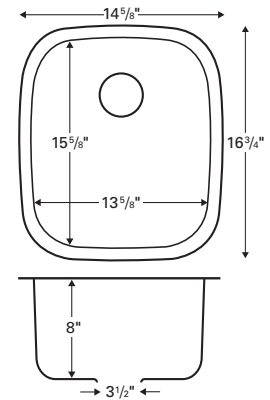

Inside bowl dimensions:

21^{3/4"} x 15^{3/4"} x 9"

Gauge: 18

Item Number: U2418

Price: \$96

Model: U-1517

Style: Prep / bar bowl

Material: Stainless steel

Installation type: Undermount

Outside dimensions: 14^{5/8"} x 16^{3/4"}

Inside bowl dimensions:

13^{5/8"} x 15^{5/8"} x 8"

Gauge: 18

Item Number: U1517

Price: \$74

Model: U-1414

Style: Prep / bar bowl

Material: Stainless steel

Installation type: Undermount

Outside dimensions: 14^{1/2"} x 14^{1/2"}

Inside bowl dimensions:

13" x 13" x 6^{1/2"}

Gauge: 18

Item Number: U1414

Price: \$74

Model: U-1113

Style: Prep / bar bowl

Material: Stainless steel

Installation type: Undermount

Outside dimensions: 11^{1/2"} x 13^{1/2"}

Inside bowl dimensions:

10^{3/8"} x 12^{3/8"} x 6^{3/4"}