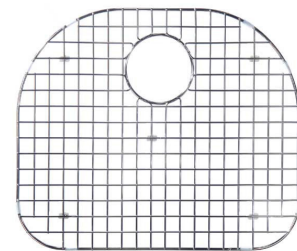

For use with E-300 & E-400 series