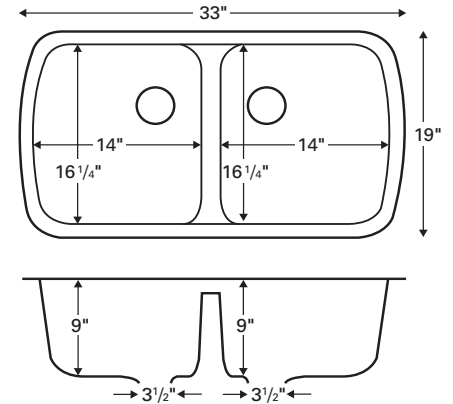

Right bowl: 14^{1/2}" x 17" x 9"

Price: \$220

Bisque	White
A355B	A355W

Model: A-355

Style: Double equal bowl

Material: Acrylic

Installation type: Seamless undermount

Outside dimensions: 31^{1/2}" x 19"

Inside bowl dimensions:

Left bowl: 13^{1/2}" x 16^{3/4}" x 8^{3/4}"

Right bowl: 13^{1/2}" x 16^{3/4}" x 8^{3/4}"

Price: \$220

ACRYLIC SERIES

Bisque	White
A370B	A370W

Model: A-370

Style: Double equal bowl

Material: Acrylic

Installation type: Seamless undermount

Outside dimensions: 33" x 19"

Inside bowl dimensions:

Left bowl: 14" x 16¹/₄" x 9"

Right bowl: 14" x 16¹/₄" x 9"

Price: \$220

Bisque	White
SORB	SORW

Model: Sorrento

Style: Large/small bowl

Material: Acrylic

Installation type: Seamless undermount

Outside dimensions: 32" x 21¹/₄"

Inside bowl dimensions:

Left bowl: 15¹/₄" x 18³/₄" x 9"

Right bowl: 11³/₄" x 15¹/₂" x 7¹/₄"