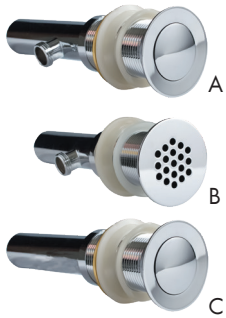

ACCESSORIES - SPECIAL ORDER

MISCELLANEOUS

Vanity Bowl Waste - Polished chrome vanity bowl waste kits with integrated overflows.

For use with stainless steel
With overflow

A - Pop Up Item Number: DRAINPOPOF
B - Grid Item Number: DRAINGRIDOF

For use with all vanity sinks
Without overflow

C - Pop Up Item Number: DRAINPOP

Price: $25.75