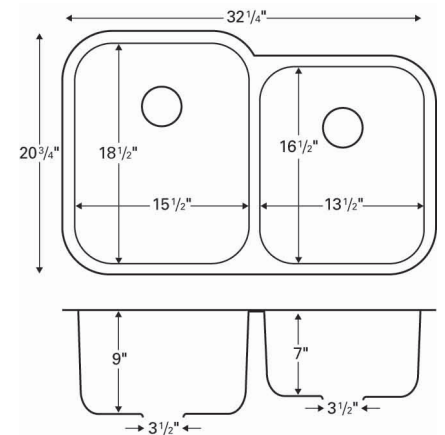

Model: BC-6040R

Style: Large/small bowl

Material: Stainless steel

Installation type: Undermount

Outside dimensions: 32¹/₄" x 20³/₄"

Inside bowl dimensions:

Left bowl: 15¹/₂" x 18¹/₂" x 9"

Right bowl: 13¹/₂" x 16¹/₂" x 7"

Gauge: 18

Item Number: BC6040R

Nested Item Number: BC6040RN

Price: $99

Nested Price: $78