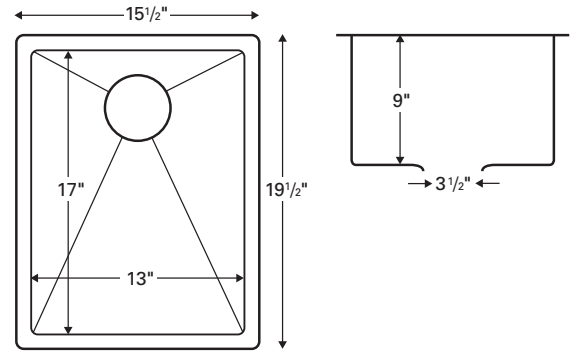

Model: E-550

Style: Double equal bowl
Material: Stainless steel
Installation type: Seamless undermount
Outside dimensions: 33 7/8" x 19 1/2"
Inside bowl dimensions:
Left bowl: 15" x 17" x 9"
Right bowl: 15" x 17" x 9"
Bowl divider height: 7 3/8"
Gauge: 18
Item Number: E550

Price: \$477

EDGE SERIES

Model: E-510

Style: Bar/prep bowl
Material: Stainless steel
Installation type: Seamless undermount

Outside dimensions:

15¹/₂" x 19¹/₂"

Inside bowl dimensions:

13" x 17" x 9"

Gauge: 18

Item Number: E510

Price: \$386

Model: E-505

Style: Vanity bowl
Material: Stainless steel
Installation type: Seamless undermount

Outside dimensions:

17⁷/₈" x 16⁷/₈"

Inside bowl dimensions:

Outside dimensions: 32³/₈" x 19"

Inside bowl dimensions:

Left bowl: 14¹/₈" x 16¹/₂" x 8¹/₂"

Right bowl: 14¹/₈" x 16¹/₂" x 8¹/₂"

Bowl divider height: 6¹/₄"

Gauge: 18

Item Number: E350

Price: \$344