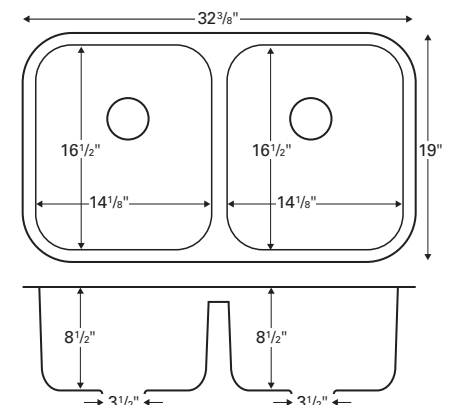

Model: E-550

Style: Double equal bowl
Material: Stainless steel
Installation type: Seamless undermount
Outside dimensions: 33 7/8" x 19 1/2"
Inside bowl dimensions:
Left bowl: 15" x 17" x 9"
Right bowl: 15" x 17" x 9"
Bowl divider height: 7 3/8"
Gauge: 18
Item Number: E550

Left bowl: 14³/₄" x 18³/₄" x 8³/₈"

Right bowl: 13³/₄" x 16¹/₄" x 6¹/₄"

Bowl divider height: 6¹/₈"

Gauge: 18

Item Number: E360R

Price: \$359

Model: E-350

Style: Double equal bowl
Material: Stainless steel
Installation type: Seamless undermount

Outside dimensions: 32³/₈" x 19"

Inside bowl dimensions:

Left bowl: 14¹/₈" x 16¹/₂" x 8¹/₂"

Right bowl: 14¹/₈" x 16¹/₂" x 8¹/₂"

Bowl divider height: 6¹/₄"

Gauge: 18

Item Number: E350

Price: \$344

EDGE SERIES

Model: E-340

Style: Extra large single bowl

Material: Stainless steel

Installation type: Seamless undermount

Outside dimensions: 30^{3/4}" x 18^{7/8}"

Inside bowl dimensions:

28^{1/4}" x 16^{1/4}" x 9"