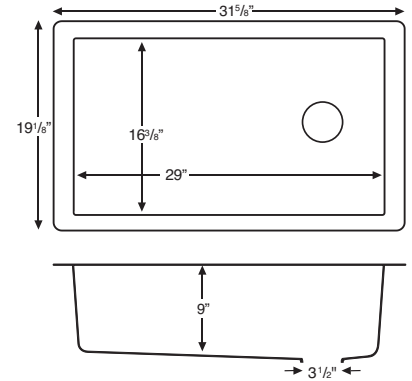

Black	Brown	Bisque	Concrete	Grey	White
QU671BL	QU671BR	QU671BI	QU671CN	QU671GR	QU671WH

Model: QU-671

Style: Single bowl

Material: Quartz

Installation type: Undermount

Outside dimensions: 24" x 21"

Inside bowl dimensions:

Price: $176