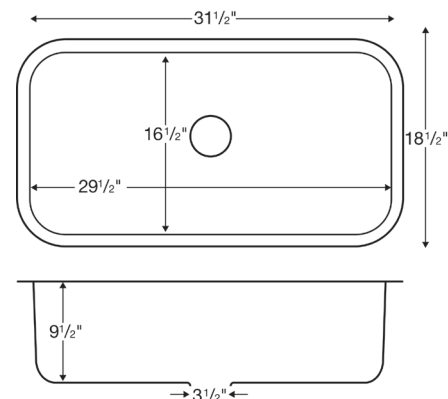

Installation type: Undermount

Outside dimensions: 32¹/₂" x 18¹/₄"

Inside bowl dimensions:

Left bowl: 14³/₄" x 16¹/₄" x 9"

Right bowl: 14³/₄" x 16¹/₄" x 9"

Gauge: 18

Item Number: BC5050

Nested Item Number: BC5050N

Price: \$99

Nested Price: \$78

Model: BC-3018

Style: Single bowl

Material: Stainless steel

Installation type: Undermount

Outside dimensions: 31¹/₂" x 18¹/₂"

Inside bowl dimensions:

29¹/₂" x 16¹/₂" x 9¹/₂"

Gauge: 18

Item Number: BC3018

Nested Item Number: BC3018N

Price: \$92

Nested Price: \$78

BUILDERS CHOICE

Model: BC-2318

Style: Single bowl

Material: Stainless steel

Installation type: Undermount

Outside dimensions: 23" x 17³/₄"

Inside bowl dimensions:

21" x 15³/₄" x 9"

Gauge: 18

Item Number: BC2318