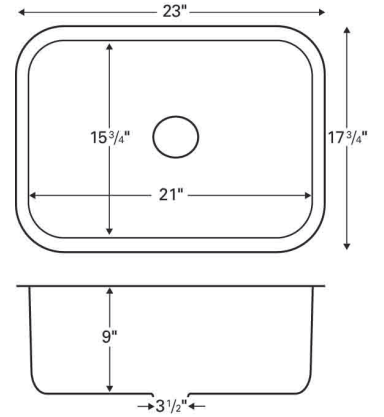

Model: BC-2318

Style: Single bowl

Material: Stainless steel

Installation type: Undermount

Outside dimensions: 23" x 17³/₄"

Inside bowl dimensions:

21" x 15³/₄" x 9"

Gauge: 18

Item Number: BC2318

Nested Item Number: BC2318N

Price: $84

Nested Price: $65