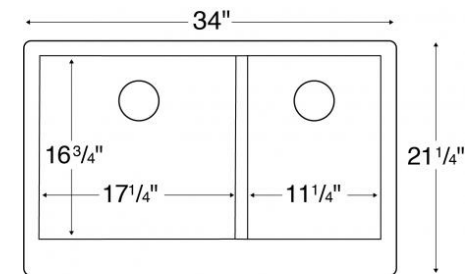

Model: QA-750

Style: Double equal bowl apron front

Material: Quartz

Installation type: Undermount

Outside dimensions: 34" x 21¹/₄"

Inside bowl dimensions:

Left bowl: 14³/₄" x 16³/₄" x 9"

Right bowl: 14³/₄" x 16³/₄" x 9"

Price: \$489

Black	Brown	Bisque	Concrete	Grey	White
QA750BL	QA750BR	QA750BI	QA750CN	QA750GR	QA750WH

Model: QA-760

Style: Large/small bowl apron front

Material: Quartz

Installation type: Undermount

Outside dimensions: 34" x 21¹/₄"

Inside bowl dimensions:

Left bowl: 17¹/₄" x 16³/₄" x 9"

Right bowl: 11¹/₄" x 16³/₄" x 9"

Price: \$489

Black	Brown	Bisque	Concrete	Grey	White
QA760BL	QA760BR	QA760BI	QA760CN	QA760GR	QA760WH

QAR SERIES

QUARTZ