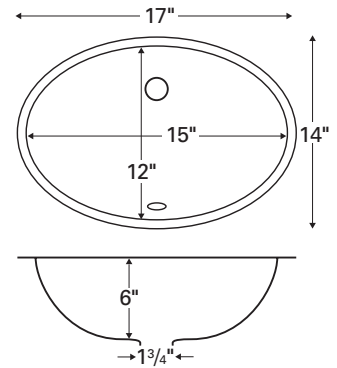

Installation type: Seamless undermount

Outside dimensions: 21⁷/₈" x 15³/₄"

Inside bowl dimensions:

19¹/₂" x 13⁵/₈" x 6¹/₄"

Price: \$118

Bisque	White
OXFB	OXFW

ACRYLIC SERIES

Model: A-306

Style: Vanity bowl
Material: Acrylic
Installation type: Seamless undermount
Outside dimensions: 19" x 15"

Inside bowl dimensions:
 16¹/₂" x 13" x 6"

Price: \$98

Bisque	White
A306B	A306W

Model: Windsor

Style: Vanity bowl
Material: Acrylic
Installation type: Seamless undermount
Outside dimensions: 18³/₄" x 12⁷/₈"

Inside bowl dimensions:
 16¹/₄" x 10¹/₄" x 7"

Price: \$105

Bisque	White
WINDB	WINDW

VITREOUS

VITREOUS CHINA SERIES

- Durable double glazing
- Low maintenance, high gloss surface
- Will not fade, stain or discolor
- Three stylish models
- Integrated overflows

Model: VC-101

Style: Vanity bowl

Material: Vitreous china

Installation type: Undermount

Outside dimensions: 17" x 14"

Inside bowl dimensions: 15" x 12" x 6"

Item Number: VC101WH

Price: \$41