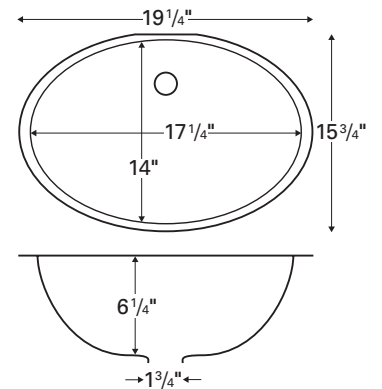

Style: Vanity bowl
Material: Acrylic
Installation type: Seamless undermount
Outside dimensions: 19" x 15"

Inside bowl dimensions:
 16¹/₂" x 13" x 6"

Price: \$98

Bisque	White
A306B	A306W

Model: Windsor

Style: Vanity bowl
Material: Acrylic
Installation type: Seamless undermount
Outside dimensions: 18³/₄" x 12⁷/₈"

Inside bowl dimensions:
 16¹/₄" x 10¹/₄" x 7"

Price: \$105

Bisque	White
WINDB	WINDW

VITREOUS

VITREOUS CHINA SERIES

- Durable double glazing
- Low maintenance, high gloss surface
- Will not fade, stain or discolor
- Three stylish models
- Integrated overflows

Model: VC-102

Style: Vanity bowl

Material: Vitreous china

Installation type: Undermount

Outside dimensions: 19 1/4" x 15 3/4"

Inside bowl dimensions:
17 1/4" x 14" x 6 1/4"

Item Number: VC102WH

Price: \$44