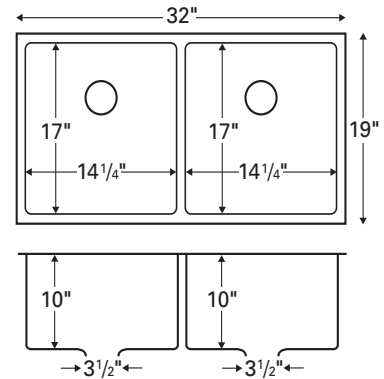

Model: E-550

Style: Double equal bowl
Material: Stainless steel
Installation type: Seamless undermount
Outside dimensions: 33 7/8" x 19 1/2"
Inside bowl dimensions:
Left bowl: 15" x 17" x 9"
Right bowl: 15" x 17" x 9"
Bowl divider height: 7 3/8"
Gauge: 18
Item Number: E550

Outside dimensions: 32³/₈" x 19"

Inside bowl dimensions:

Left bowl: 14¹/₈" x 16¹/₂" x 8¹/₂"

Right bowl: 14¹/₈" x 16¹/₂" x 8¹/₂"

Bowl divider height: 6¹/₄"

Gauge: 18

Item Number: E350

Price: \$344

Outside dimensions: 32" x 19"

Inside bowl dimensions:

Left bowl: 14 1/4" x 17" x 10"

Right bowl: 14 1/4" x 17" x 10"

Gauge: 16

Item Number: EL76

Price: \$357

Model: EL-71

Style: Bar/prep bowl

Material: Stainless steel

Installation type: Undermount

Outside dimensions: 15" x 20"

Inside bowl dimensions:

13" x 18" x 10"

Gauge: 16

Item Number: EL71