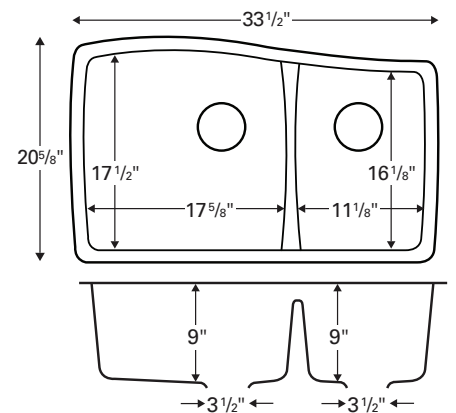

QU SERIES

Black	Brown	Bisque	Concrete	Grey	White
QU712BL	QU712BR	QU712BI	QU712CN	QU712GR	QU712WH

Model: QU-712

Style: Extra large single bowl

Material: Quartz

Installation type: Undermount

Outside dimensions: 32¹/₂" x 19¹/₂"

Inside bowl dimensions:

30" x 15³/₄" x 9"

Price: $209

Black	Brown	Bisque	Concrete	Grey	White
QU720BL	QU720BR	QU720BI	QU720CN	QU720GR	QU720WH

Model: QU-720

Style: Double equal bowl

Material: Quartz

Installation type: Undermount

Outside dimensions: 33¹/₂" x 20¹/₂"

Inside bowl dimensions:

Left bowl: 14³/₈" x 17¹/₄" x 9"

Right bowl: 14³/₈" x 16" x 9"

Price: $209

Black	Brown	Bisque	Concrete	Grey	White
QU721BL	QU721BR	QU721BI	QU721CN	QU721GR	QU721WH

Model: QU-721

Style: Large / small bowl

Material: Quartz

Installation type: Undermount

Outside dimensions: 33¹/₂" x 20⁵/₈"

Inside bowl dimensions:

Left bowl: 17⁵/₈" x 17¹/₂" x 9"

Right bowl: 11¹/₈" x 16¹/₈" x 9"

Price: $209