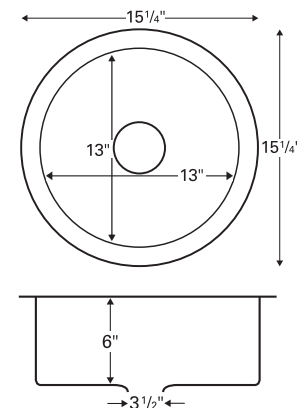

Outside dimensions: 23³/₈" x 21¹/₈"

Inside bowl dimensions:

21¹/₈" x 18³/₄" x 9"

Gauge: 18

Item Number: E330

Price: \$253

Model: E-312

Style: Prep / bar bowl

Material: Stainless steel

Installation type: Seamless undermount

Outside dimensions: 15¹/₄" x 15¹/₄"

Inside bowl dimensions:

13" x 13" x 6"

Gauge: 18

Item Number: E312

Price: \$177

Model: E-440

Style: Extra large single bowl
Material: Stainless Steel
Installation type: Seamless undermount

Outside dimensions: 32" x 18 1/4"

Inside bowl dimensions:
 29 1/2" x 15 3/4" x 9"

Gauge: 18

Item Number: E440

Price: \$379

Model: E-420

Style: Single bowl
Material: Stainless Steel
Installation type: Seamless undermount

Outside dimensions: 24 1/4" x 18 1/4"

Inside bowl dimensions:
 21 5/8" x 15 3/4" x 9"

Gauge: 18