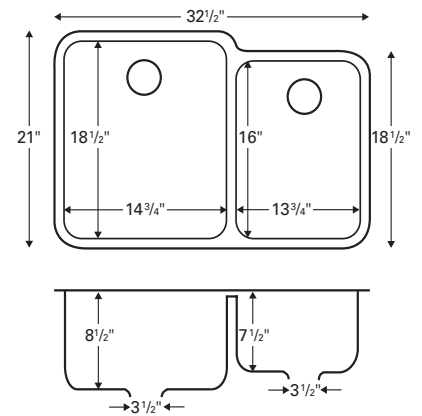

Black	Brown	Bisque	Concrete	Grey	White
Q360BL	Q360BR	Q360BI	Q360CN	Q360GR	Q360WH