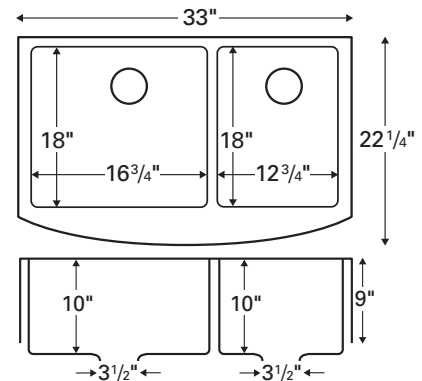

Model: EL-84

Style: Single bowl with apron

Material: Stainless steel

Installation type: Undermount

Outside dimensions: 33" x 22 1/4"

Inside bowl dimensions:

31" x 18" x 10"

Gauge: 16

Item Number: EL84

Price: $414