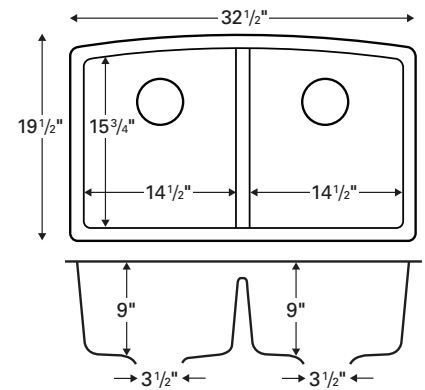

Inside bowl dimensions:

Left bowl: 14¹/₂" x 15³/₄" x 9"

Right bowl: 14¹/₂" x 15³/₄" x 9"

Price: \$209

Black	Brown	Bisque	Concrete	Grey	White
QU710BL	QU710BR	QU710BI	QU710CN	QU710GR	QU710WH

Model: QU-711

Style: Large / small bowl