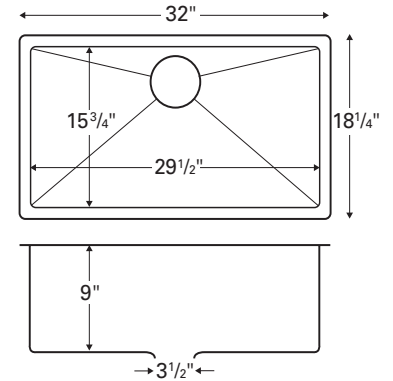

Outside dimensions: 23³/₈" x 21¹/₈"

Inside bowl dimensions:

21¹/₈" x 18³/₄" x 9"

Gauge: 18

Item Number: E330

Price: \$253

Model: E-312

Style: Prep / bar bowl

Material: Stainless steel

Installation type: Seamless undermount

Outside dimensions: 15¹/₄" x 15¹/₄"

Inside bowl dimensions:

13" x 13" x 6"

Gauge: 18

Item Number: E312

Price: \$177

Model: E-440

Style: Extra large single bowl
Material: Stainless Steel
Installation type: Seamless undermount

Outside dimensions: 32" x 18 1/4"

Inside bowl dimensions:
 29 1/2" x 15 3/4" x 9"

Gauge: 18

Item Number: E440

Price: \$379

Model: E-420

Style: Single bowl
Material: Stainless Steel
Installation type: Seamless undermount

Outside dimensions: 24 1/4" x 18 1/4"

Inside bowl dimensions:
 21 5/8" x 15 3/4" x 9"

Gauge: 18