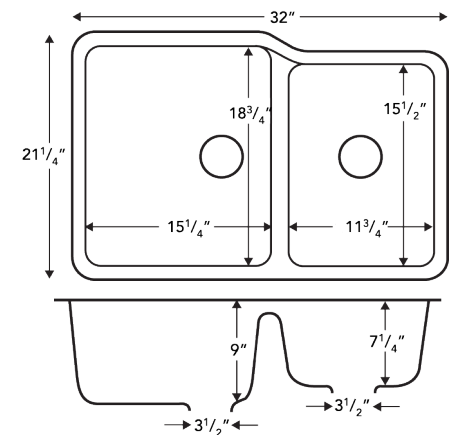

Material: Acrylic

Installation type: Seamless undermount

Outside dimensions: 33" x 19"

Inside bowl dimensions:

Left bowl: 14" x 16¹/₄" x 9"

Right bowl: 14" x 16¹/₄" x 9"

Price: \$220

Bisque	White
SORB	SORW

Model: Sorrento

Style: Large/small bowl

Material: Acrylic

Installation type: Seamless undermount

Outside dimensions: 32" x 21¹/₄"

Inside bowl dimensions:

Left bowl: 15¹/₄" x 18³/₄" x 9"

Right bowl: 11³/₄" x 15¹/₂" x 7¹/₄"

Price: \$220

Bisque	White
A340B	A340W

Model: A-340

Style: Extra large single bowl

Material: Acrylic

Installation type: Seamless undermount

Outside dimensions: 30¹/₂" x 18¹/₂"

Inside bowl dimensions: