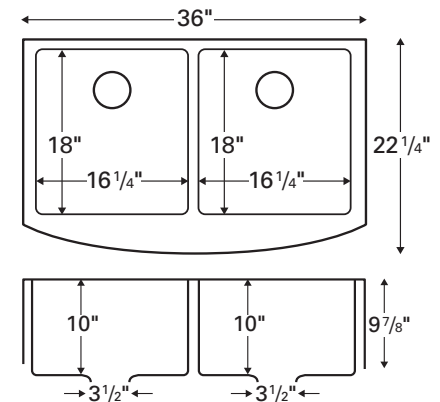

Model: EL-87

Style: Double unequal bowl with apron

Material: Stainless steel

Installation type: Undermount

Outside dimensions: 36" x 22 1/4"

Inside bowl dimensions:

Left bowl: 19 3/4" x 18" x 10"

Right bowl: 13" x 18" x 10"

Gauge: 16

Item Number: EL87

Price: $500