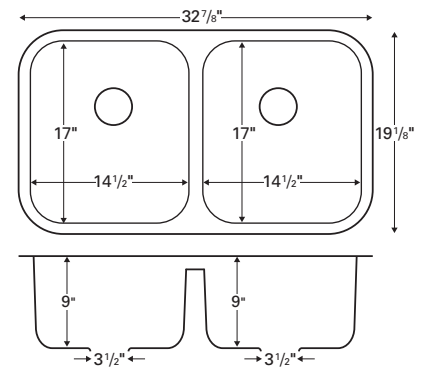

Bisque	White
A350B	A350W

Model: A-350

Style: Double equal bowl

Material: Acrylic

Installation type: Seamless undermount

Outside dimensions: 32^{7/8}" x 19^{1/8}"

Inside bowl dimensions:

Left bowl: 14^{1/2}" x 17" x 9"

Right bowl: 14^{1/2}" x 17" x 9"

Price: \$220

Bisque	White
A355B	A355W

Model: A-355

Style: Double equal bowl

Material: Acrylic

Installation type: Seamless undermount

Outside dimensions: 31^{1/2}" x 19"

Inside bowl dimensions:

Left bowl: 13^{1/2}" x 16^{3/4}" x 8^{3/4}"

Right bowl: 13^{1/2}" x 16^{3/4}" x 8^{3/4}"

Price: \$220

ACRYLIC SERIES

Bisque	White
A370B	A370W

Model: A-370

Style: Double equal bowl