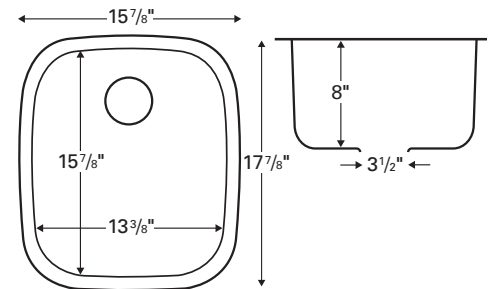

Outside dimensions: 32³/₈" x 19"

Inside bowl dimensions:

Left bowl: 14¹/₈" x 16¹/₂" x 8¹/₂"

Right bowl: 14¹/₈" x 16¹/₂" x 8¹/₂"

Bowl divider height: 6¹/₄"

Gauge: 18

Item Number: E350

Price: \$344

Inside bowl dimensions:

21^{3/4}" x 15^{3/4}" x 9"

Gauge: 18

Item Number: E320

Price: \$253

Model: E-315

Style: Prep / bar bowl

Material: Stainless steel

Installation type: Seamless undermount

Outside dimensions: 15^{7/8}" x 17^{7/8}"

Inside bowl dimensions:

13^{3/8}" x 15^{7/8}" x 8"

Gauge: 18

Item Number: E315

Price: \$177

Model: E-310

Style: Prep / bar bowl

Material: Stainless steel

Installation type: Seamless undermount

Outside dimensions: 12^{7/8}" x 14^{7/8}"

Inside bowl dimensions:

10^{1/4}" x 12^{3/8}" x 6^{1/2}"

Gauge: 18

Item Number: E310