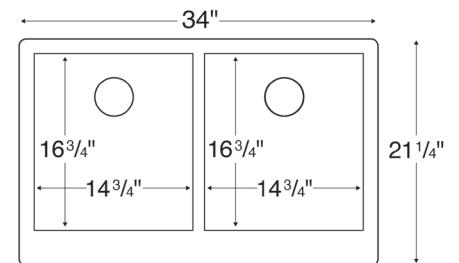

QA SERIES

QUARTZ

Model: QA-740

Style: Large single bowl apron front

Material: Quartz

Installation type: Undermount

Outside dimensions: 34" x 21¹/₄"

Inside bowl dimensions:

31" x 16³/₄" x 9"

Price: $449

Black	Brown	Bisque	Concrete	Grey	White
QA740BL	QA740BR	QA740BI	QA740CN	QA740GR	QA740WH

Model: QA-750

Style: Double equal bowl apron front

Material: Quartz

Installation type: Undermount

Outside dimensions: 34" x 21¹/₄"

Inside bowl dimensions:

Left bowl: 14³/₄" x 16³/₄" x 9"

Right bowl: 14³/₄" x 16³/₄" x 9"

Price: $489

Black	Brown	Bisque	Concrete	Grey	White
QA750BL	QA750BR	QA750BI	QA750CN	QA750GR	QA750WH

Model: QA-760

Style: Large/small bowl apron front

Material: Quartz

Installation type: Undermount

Outside dimensions: 34" x 21¹/₄"

Inside bowl dimensions:

Left bowl: 17¹/₄" x 16³/₄" x 9"

Right bowl: 11¹/₄" x 16³/₄" x 9"

Price: $489

Black	Brown	Bisque	Concrete	Grey	White
QA760BL	QA760BR	QA760BI	QA760CN	QA760GR	QA760WH