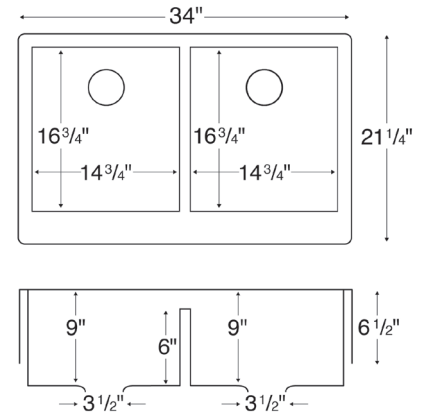

QAR SERIES

QUARTZ

Model: QAR-740

Style: Large single bowl apron front
Material: Quartz
Installation type: Undermount
Outside dimensions: 34" x 21^{1/4}"
Inside bowl dimensions:
31^{3/4}" x 16^{3/4}" x 9"

Price: $449

Black	Brown	Bisque	Concrete	Grey	White
QAR740BL	QAR740BR	QAR740BI	QAR740CN	QAR740GR	QAR740WH

Model: QAR-750

Style: Double equal bowl apron front
Material: Quartz
Installation type: Undermount
Outside dimensions: 34" x 21^{1/4}"
Inside bowl dimensions:
Left bowl: 14^{3/4}" x 16^{3/4}" x 9"
Right bowl: 14^{3/4}" x 16^{3/4}" x 9"

Price: $489

Black	Brown	Bisque	Concrete	Grey	White
QAR750BL	QAR750BR	QAR750BI	QAR750CN	QAR750GR	QAR750WH

Model: QAR-760

Style: Large/small bowl apron front
Material: Quartz
Installation type: Undermount
Outside dimensions: 34" x 21^{1/4}"
Inside bowl dimensions:
Left bowl: 17^{1/4}" x 16^{3/4}" x 9"
Right bowl: 11^{1/4}" x 16^{3/4}" x 9"

Price: $489

Black	Brown	Bisque	Concrete	Grey	White
QAR760BL	QAR760BR	QAR760BI	QAR760CN	QAR760GR	QAR760WH