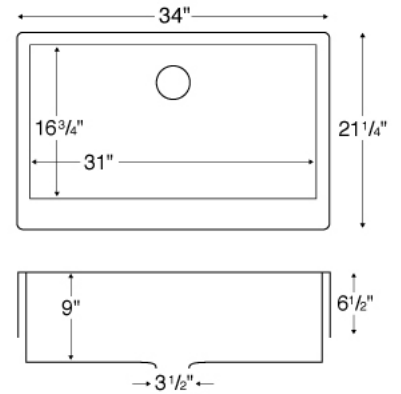

Black	Brown	Bisque	Concrete	Grey	White
QAR740BL	QAR740BR	QAR740BI	QAR740CN	QAR740GR	QAR740WH